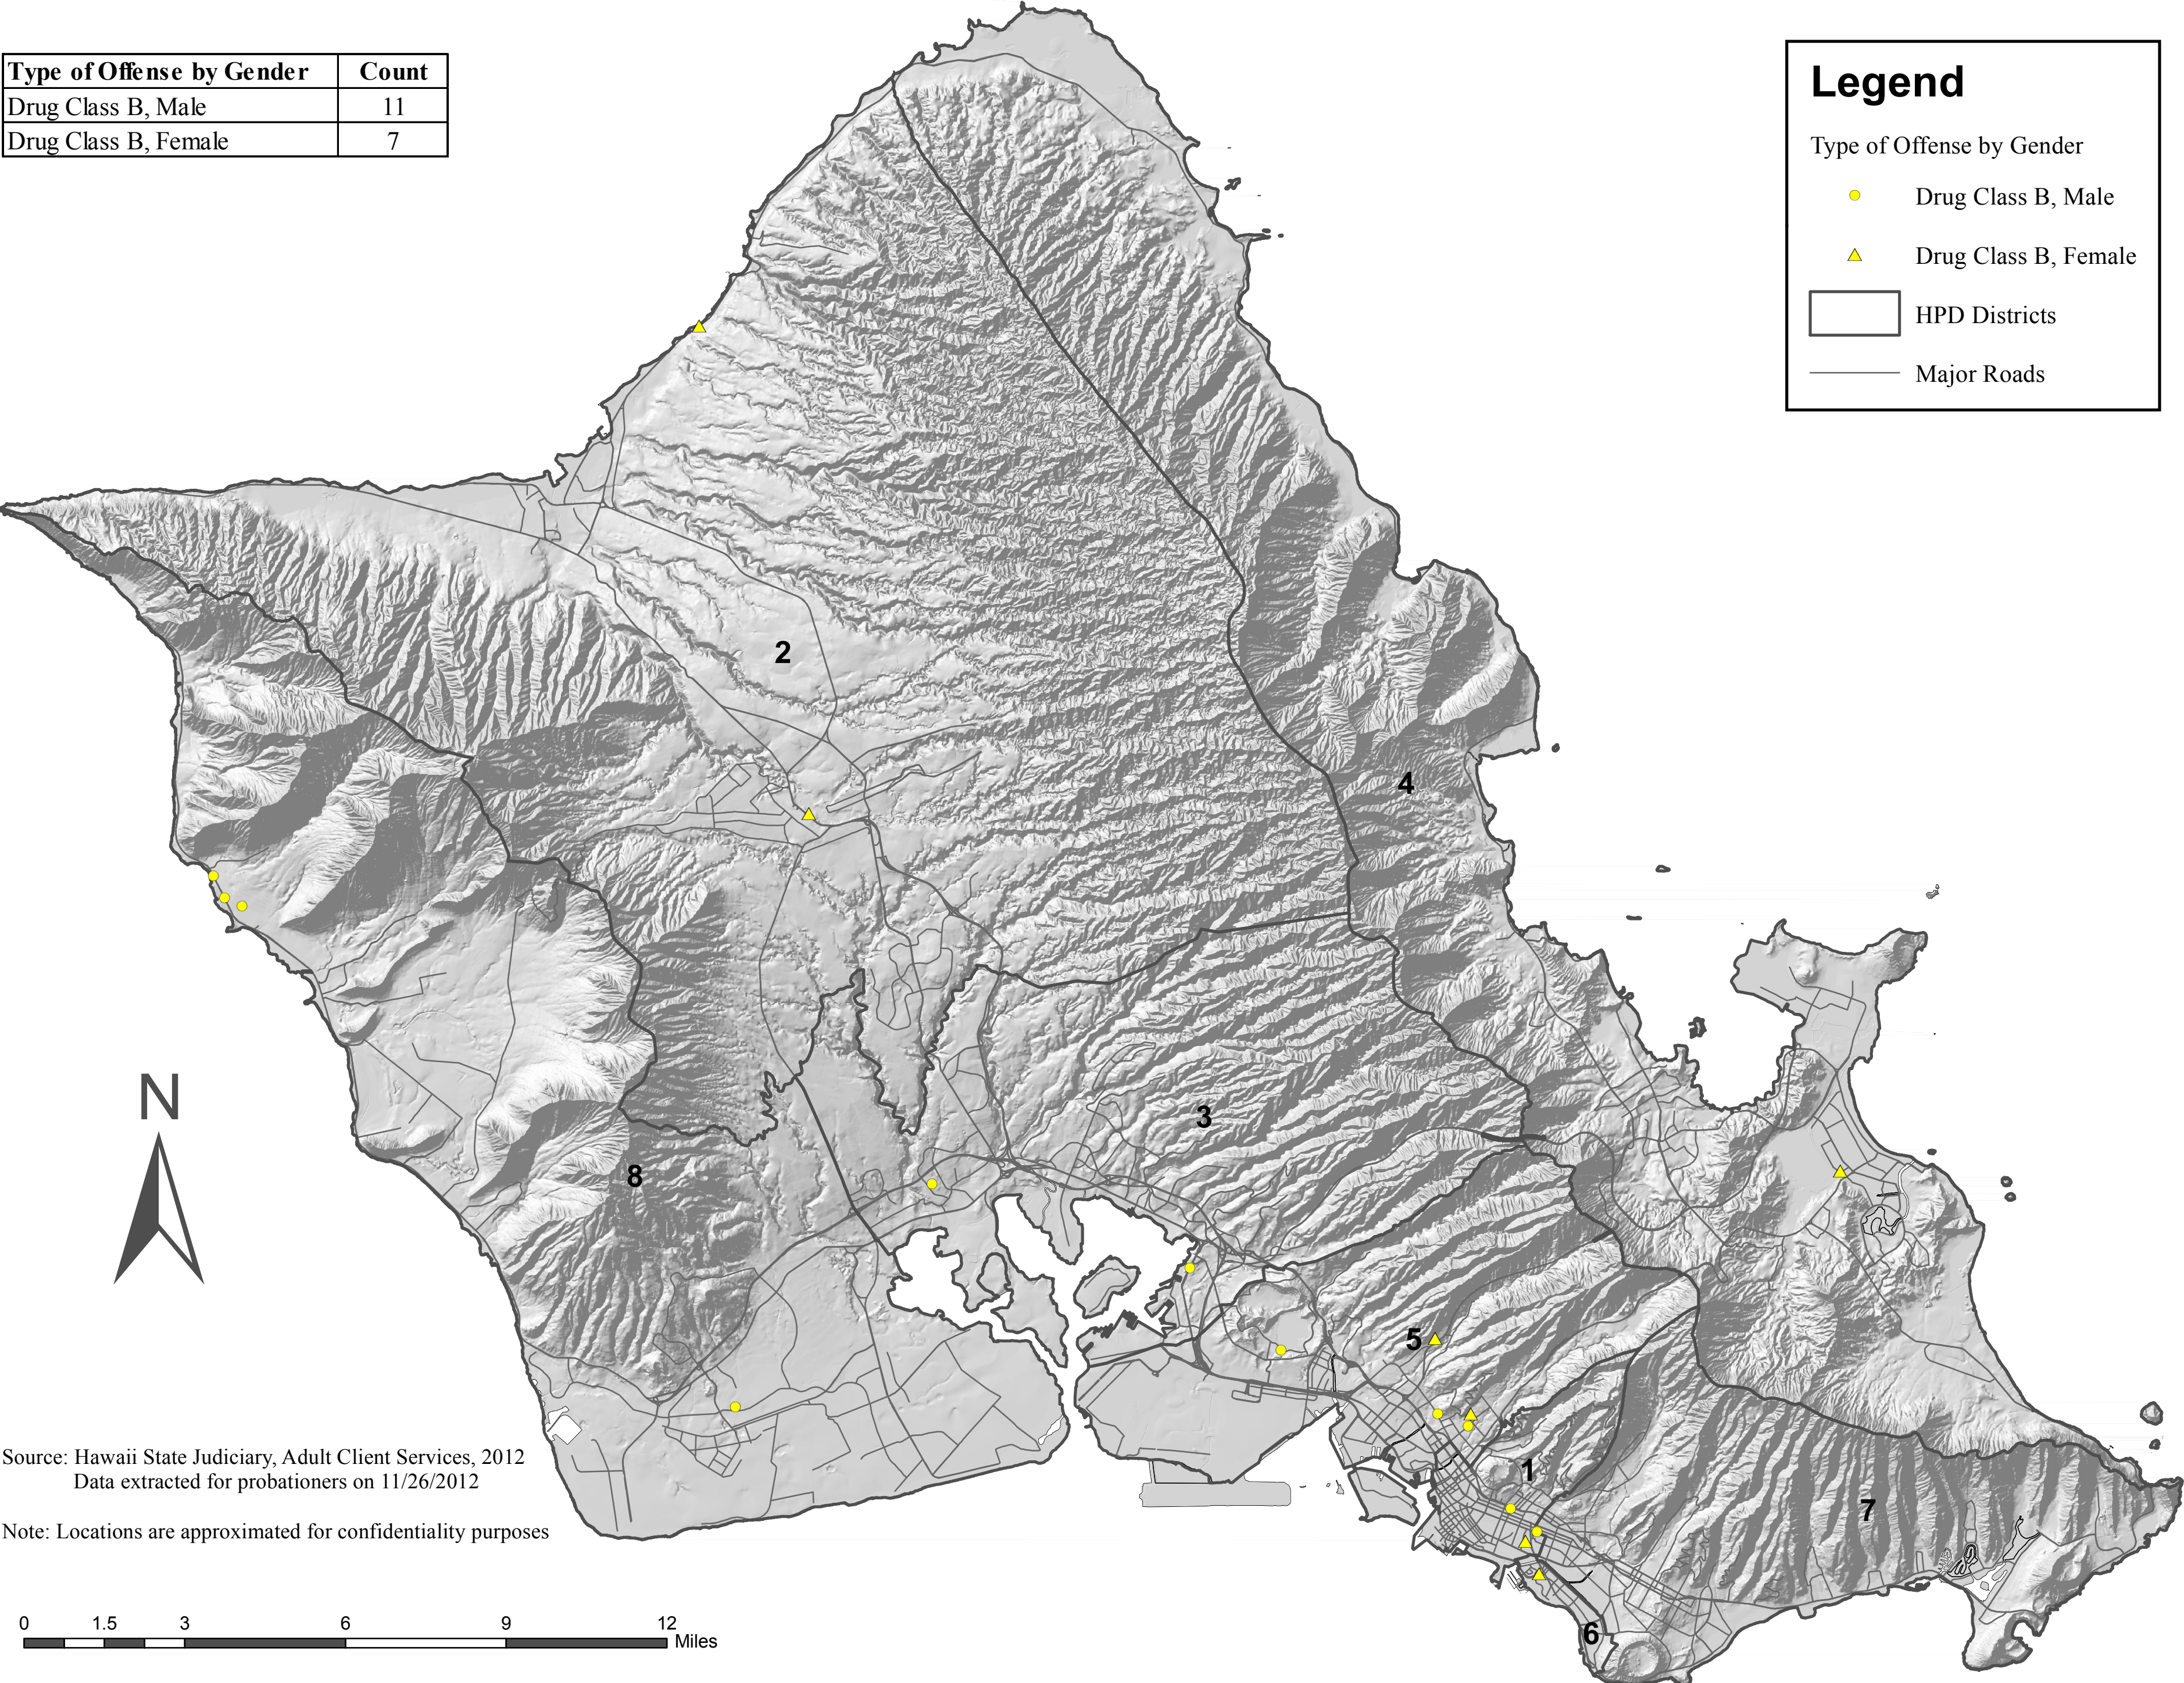

Distribution of Probationers by Type of Offense: Drug Class B

Type of Offense by Gender	Count
Drug Class B, Male	11
Drug Class B, Female	7

Legend

Type of Offense by Gender

- Drug Class B, Male
- ▲ Drug Class B, Female

HPD Districts

Major Roads

Source: Hawaii State Judiciary, Adult Client Services, 2012
 Data extracted for probationers on 11/26/2012

Note: Locations are approximated for confidentiality purposes