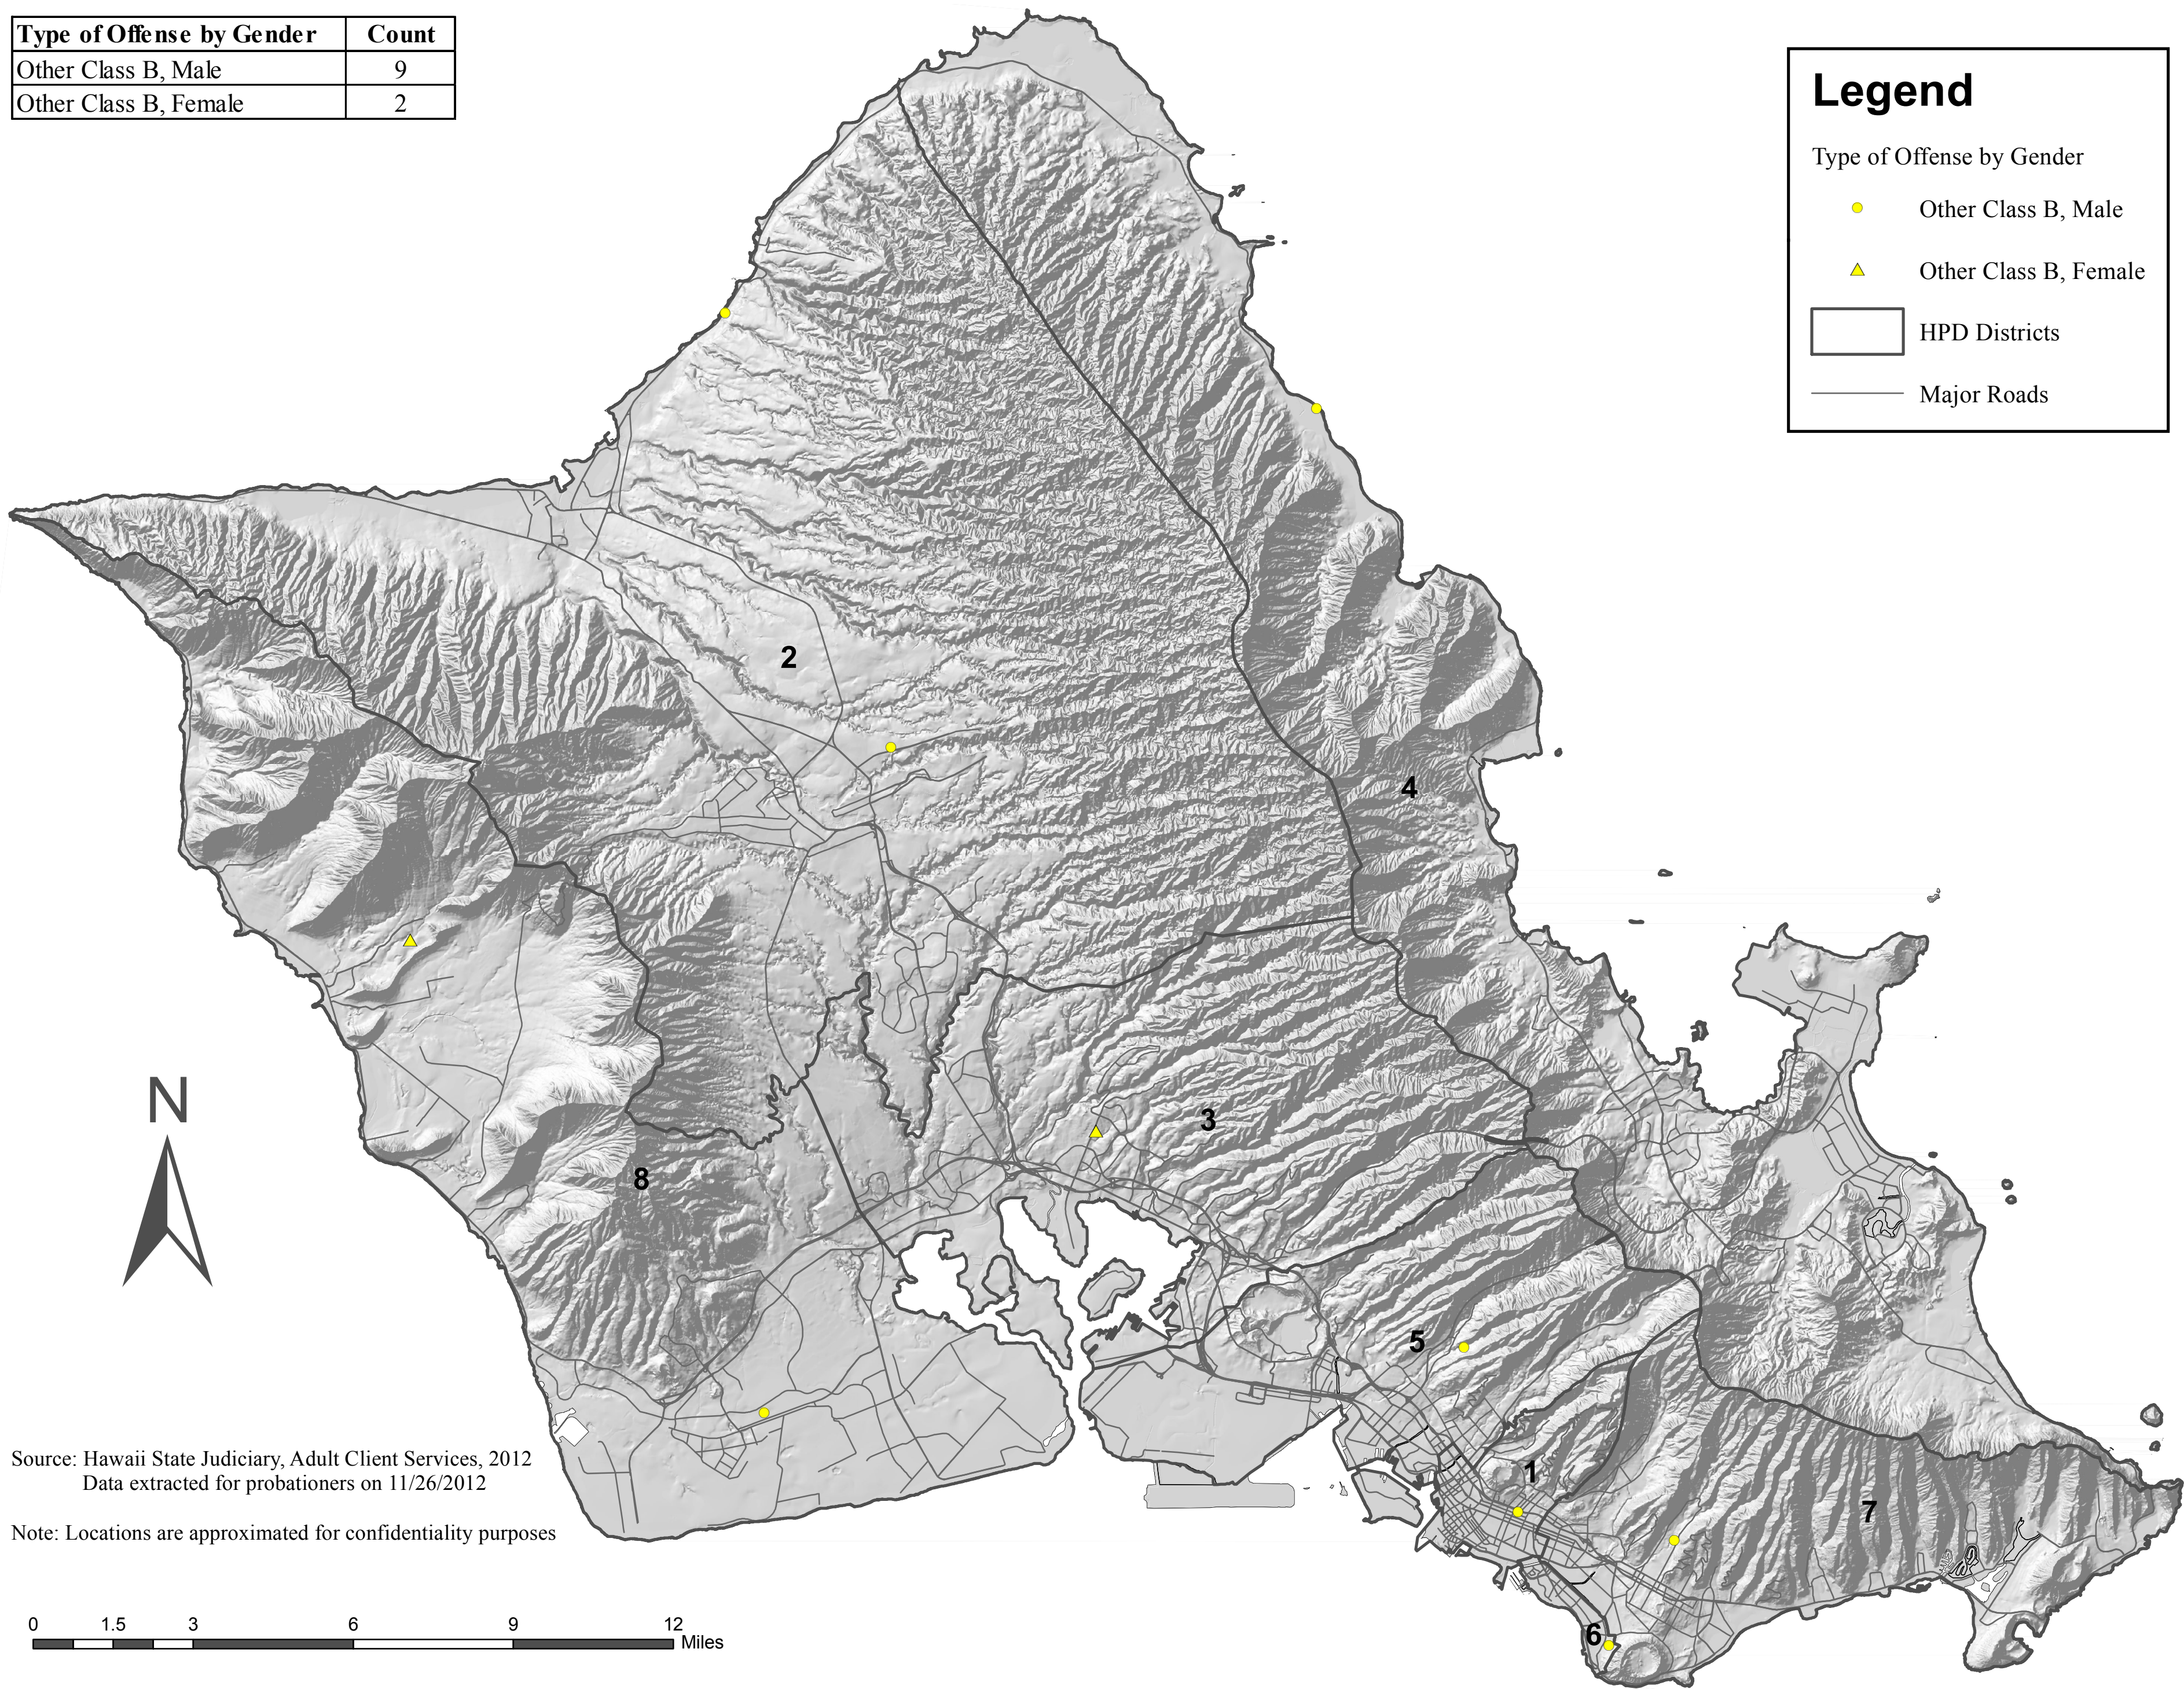

Distribution of Probationers by Type of Offense: Other Class B

Type of Offense by Gender	Count
Other Class B, Male	9
Other Class B, Female	2

Legend

Type of Offense by Gender

- Other Class B, Male
- ▲ Other Class B, Female

HPD Districts

Major Roads

Source: Hawaii State Judiciary, Adult Client Services, 2012
 Data extracted for probationers on 11/26/2012

Note: Locations are approximated for confidentiality purposes