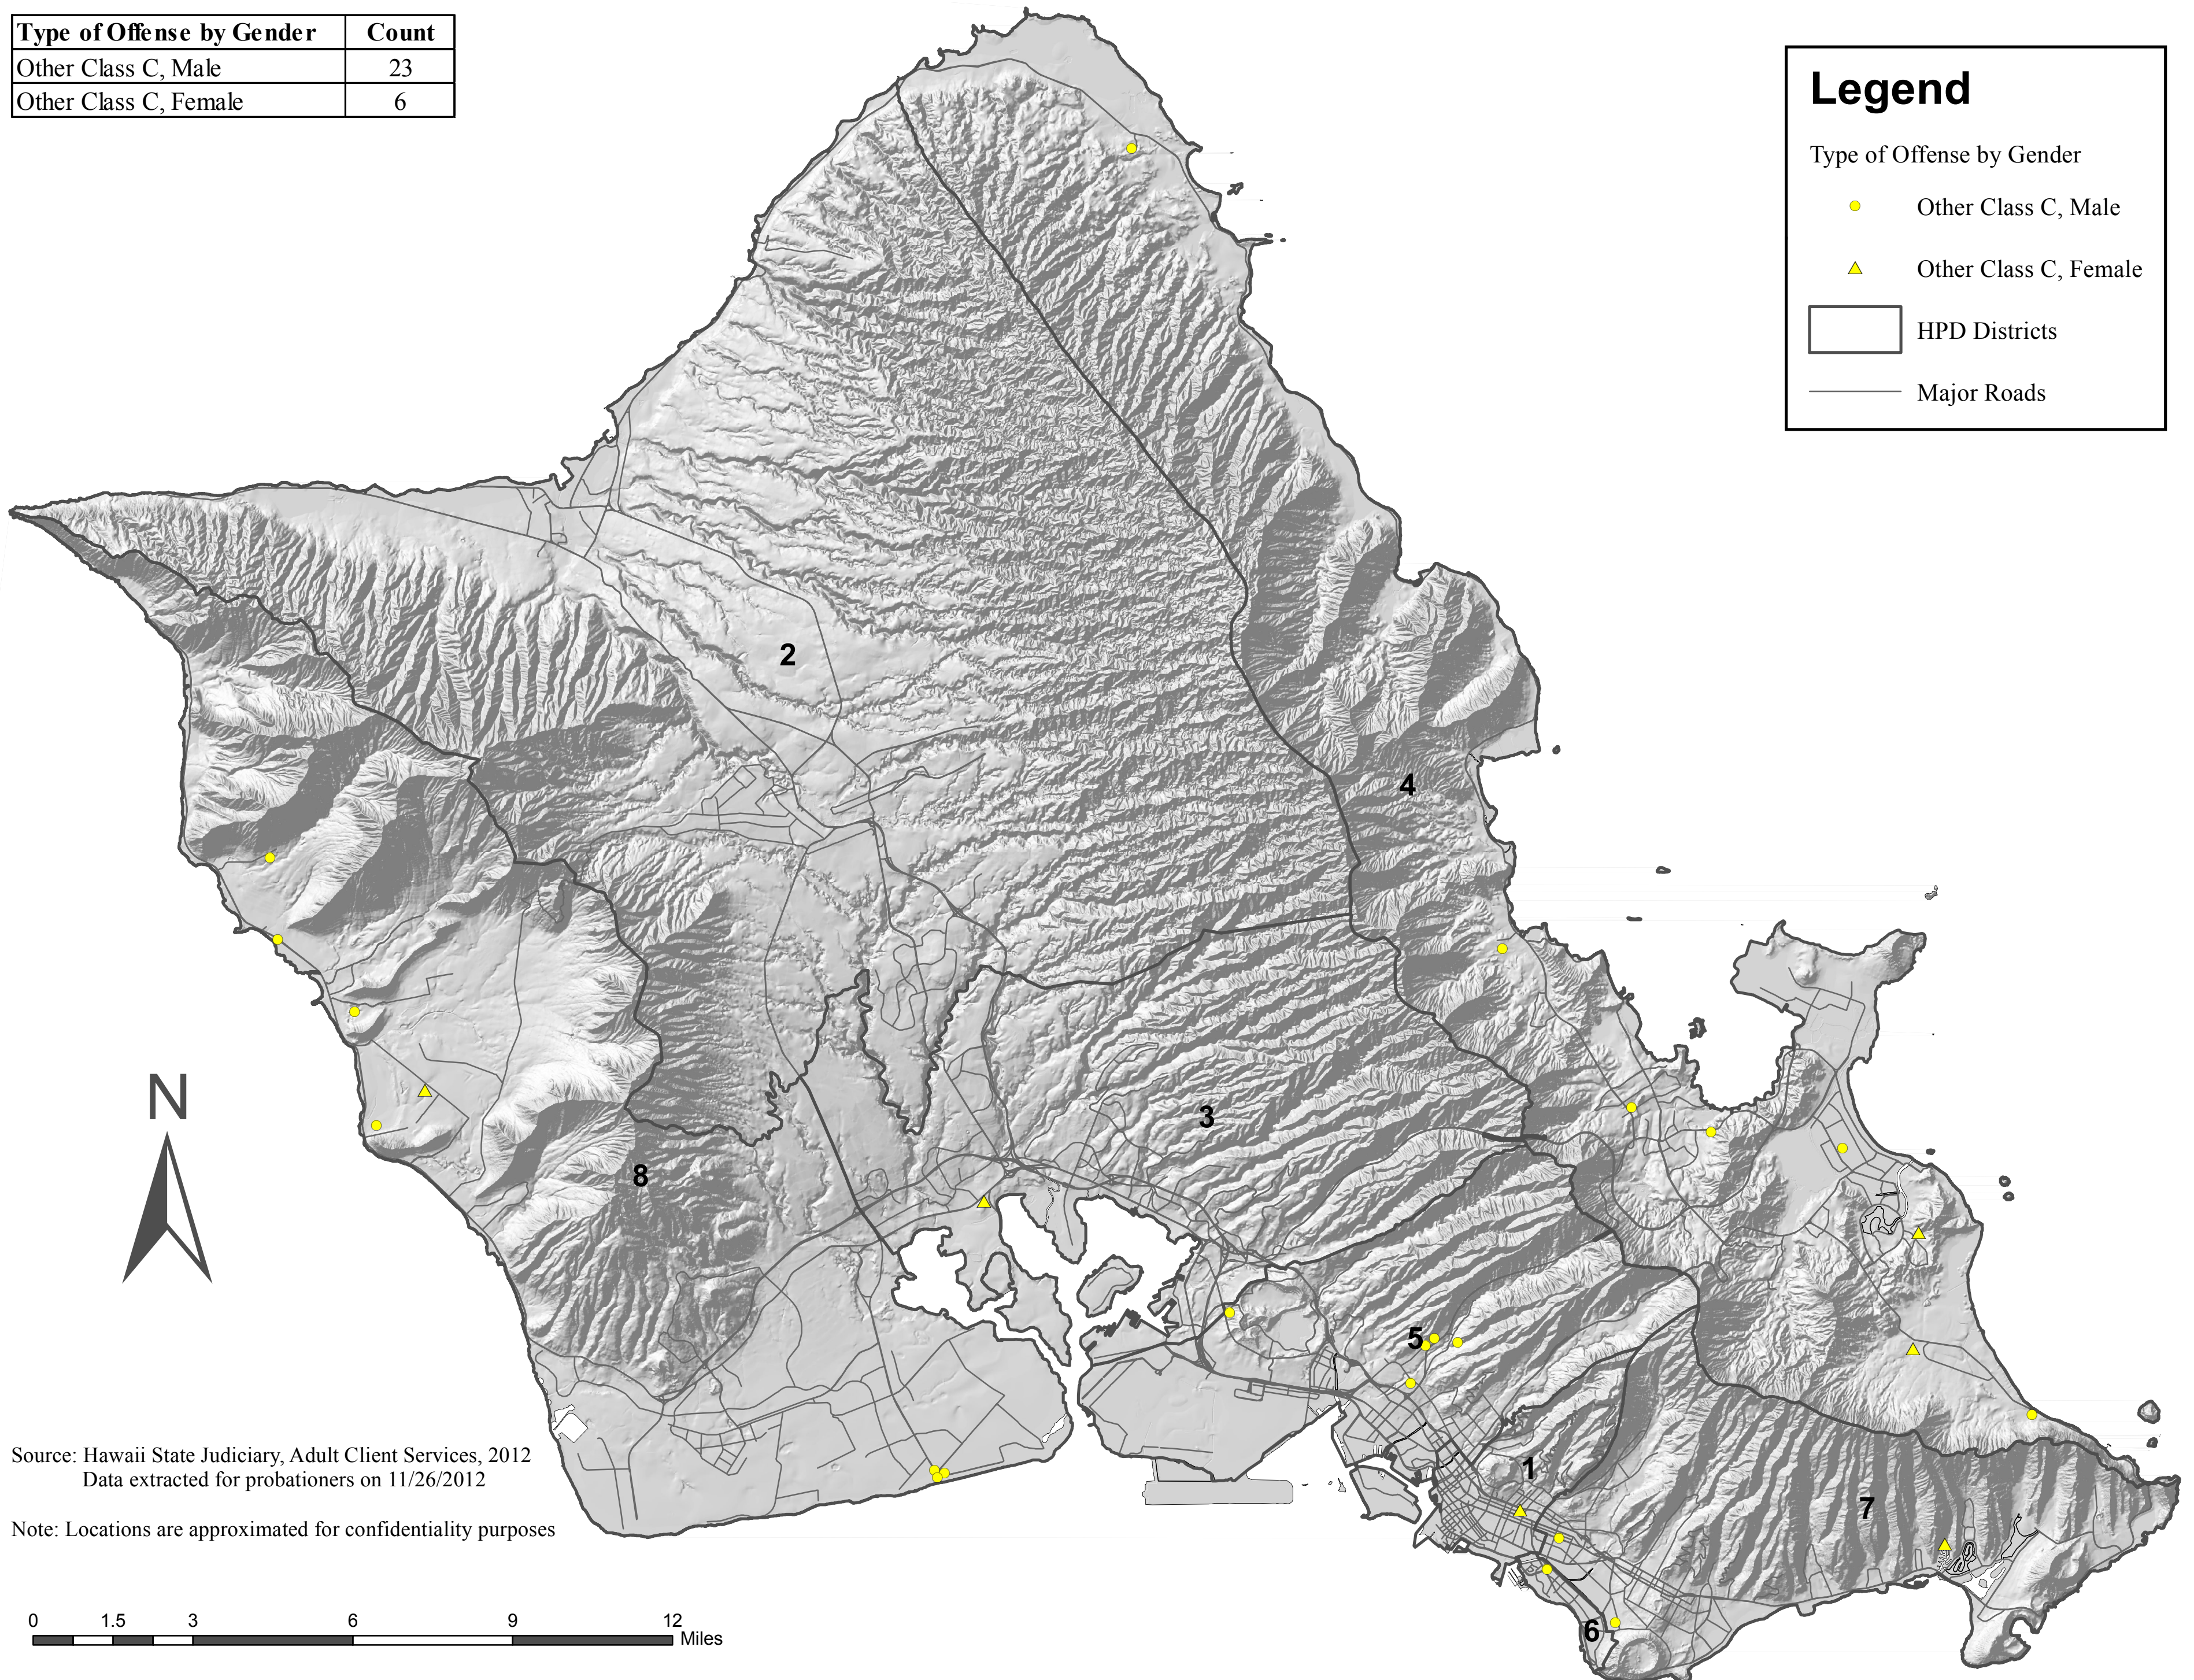

Distribution of Probationers by Type of Offense: Other Class C

Type of Offense by Gender	Count
Other Class C, Male	23
Other Class C, Female	6

Legend

Type of Offense by Gender

- Other Class C, Male
- ▲ Other Class C, Female

HPD Districts

Major Roads

Source: Hawaii State Judiciary, Adult Client Services, 2012
 Data extracted for probationers on 11/26/2012

Note: Locations are approximated for confidentiality purposes