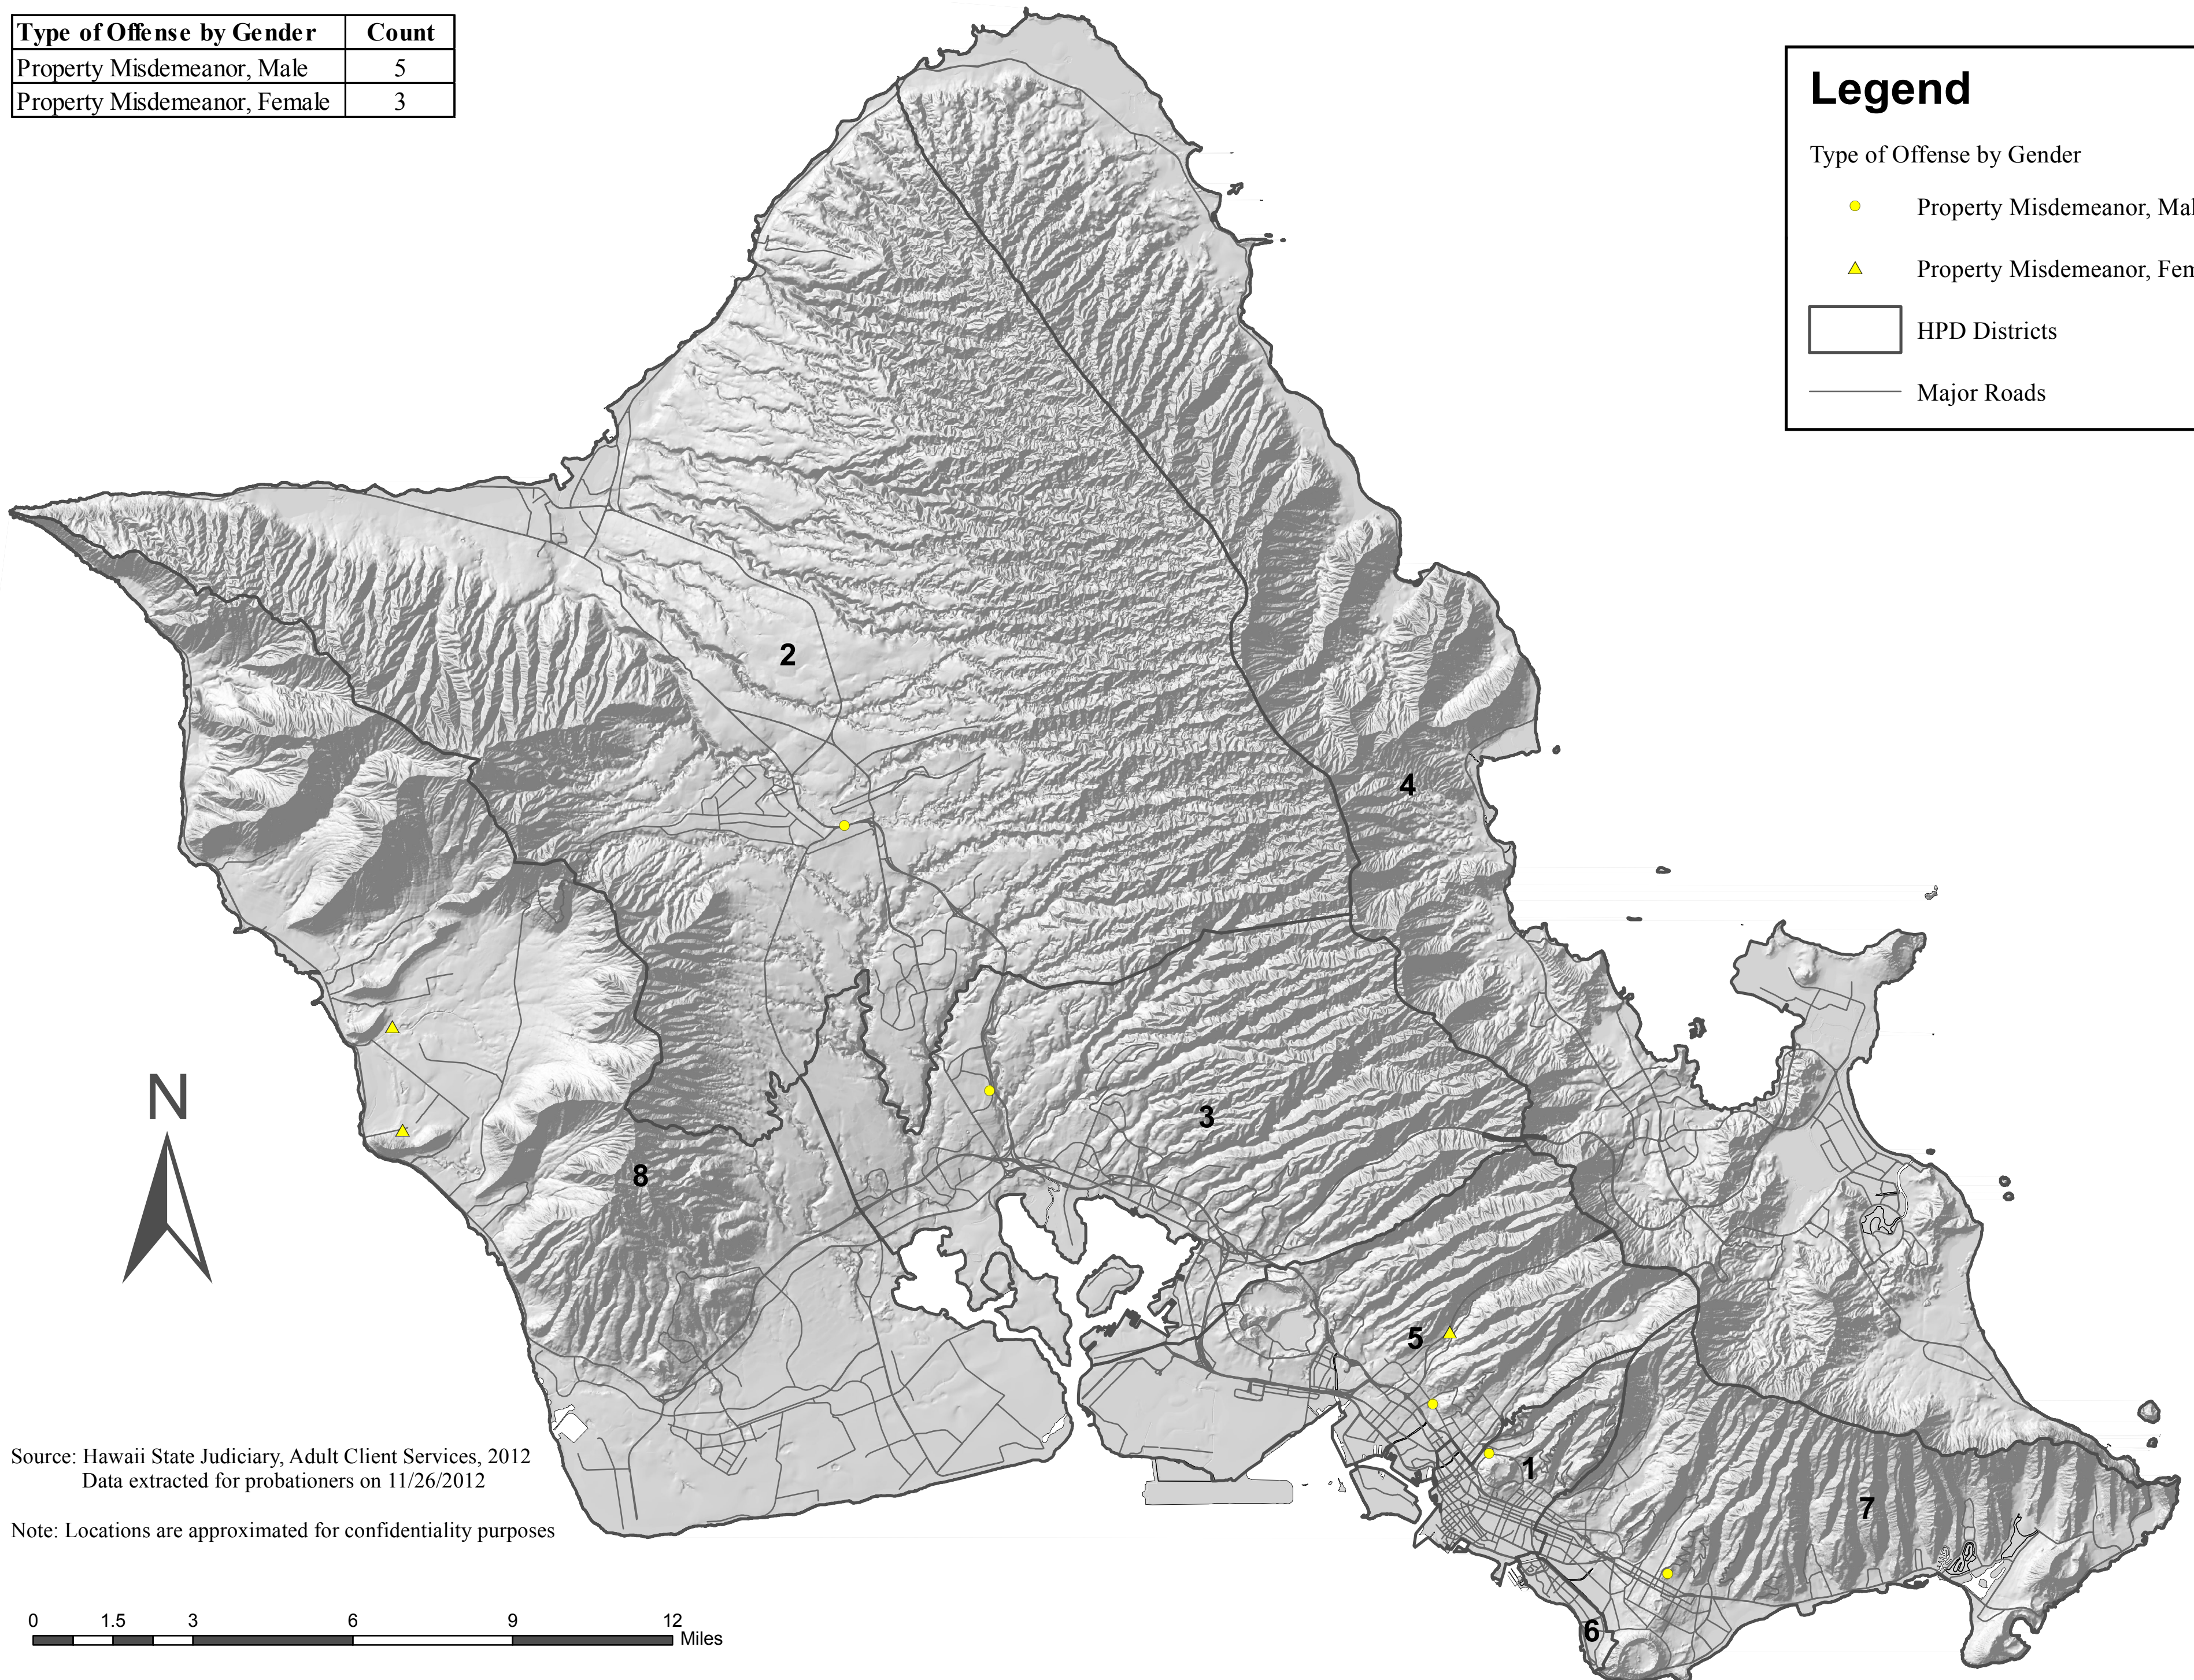

# Distribution of Probationers by Type of Offense: Property Misdemeanor

Type of Offense by Gender	Count
Property Misdemeanor, Male	5
Property Misdemeanor, Female	3

**Legend**

Type of Offense by Gender

- Property Misdemeanor, Male
- ▲ Property Misdemeanor, Female

□ HPD Districts

— Major Roads

Source: Hawaii State Judiciary, Adult Client Services, 2012  
 Data extracted for probationers on 11/26/2012

Note: Locations are approximated for confidentiality purposes