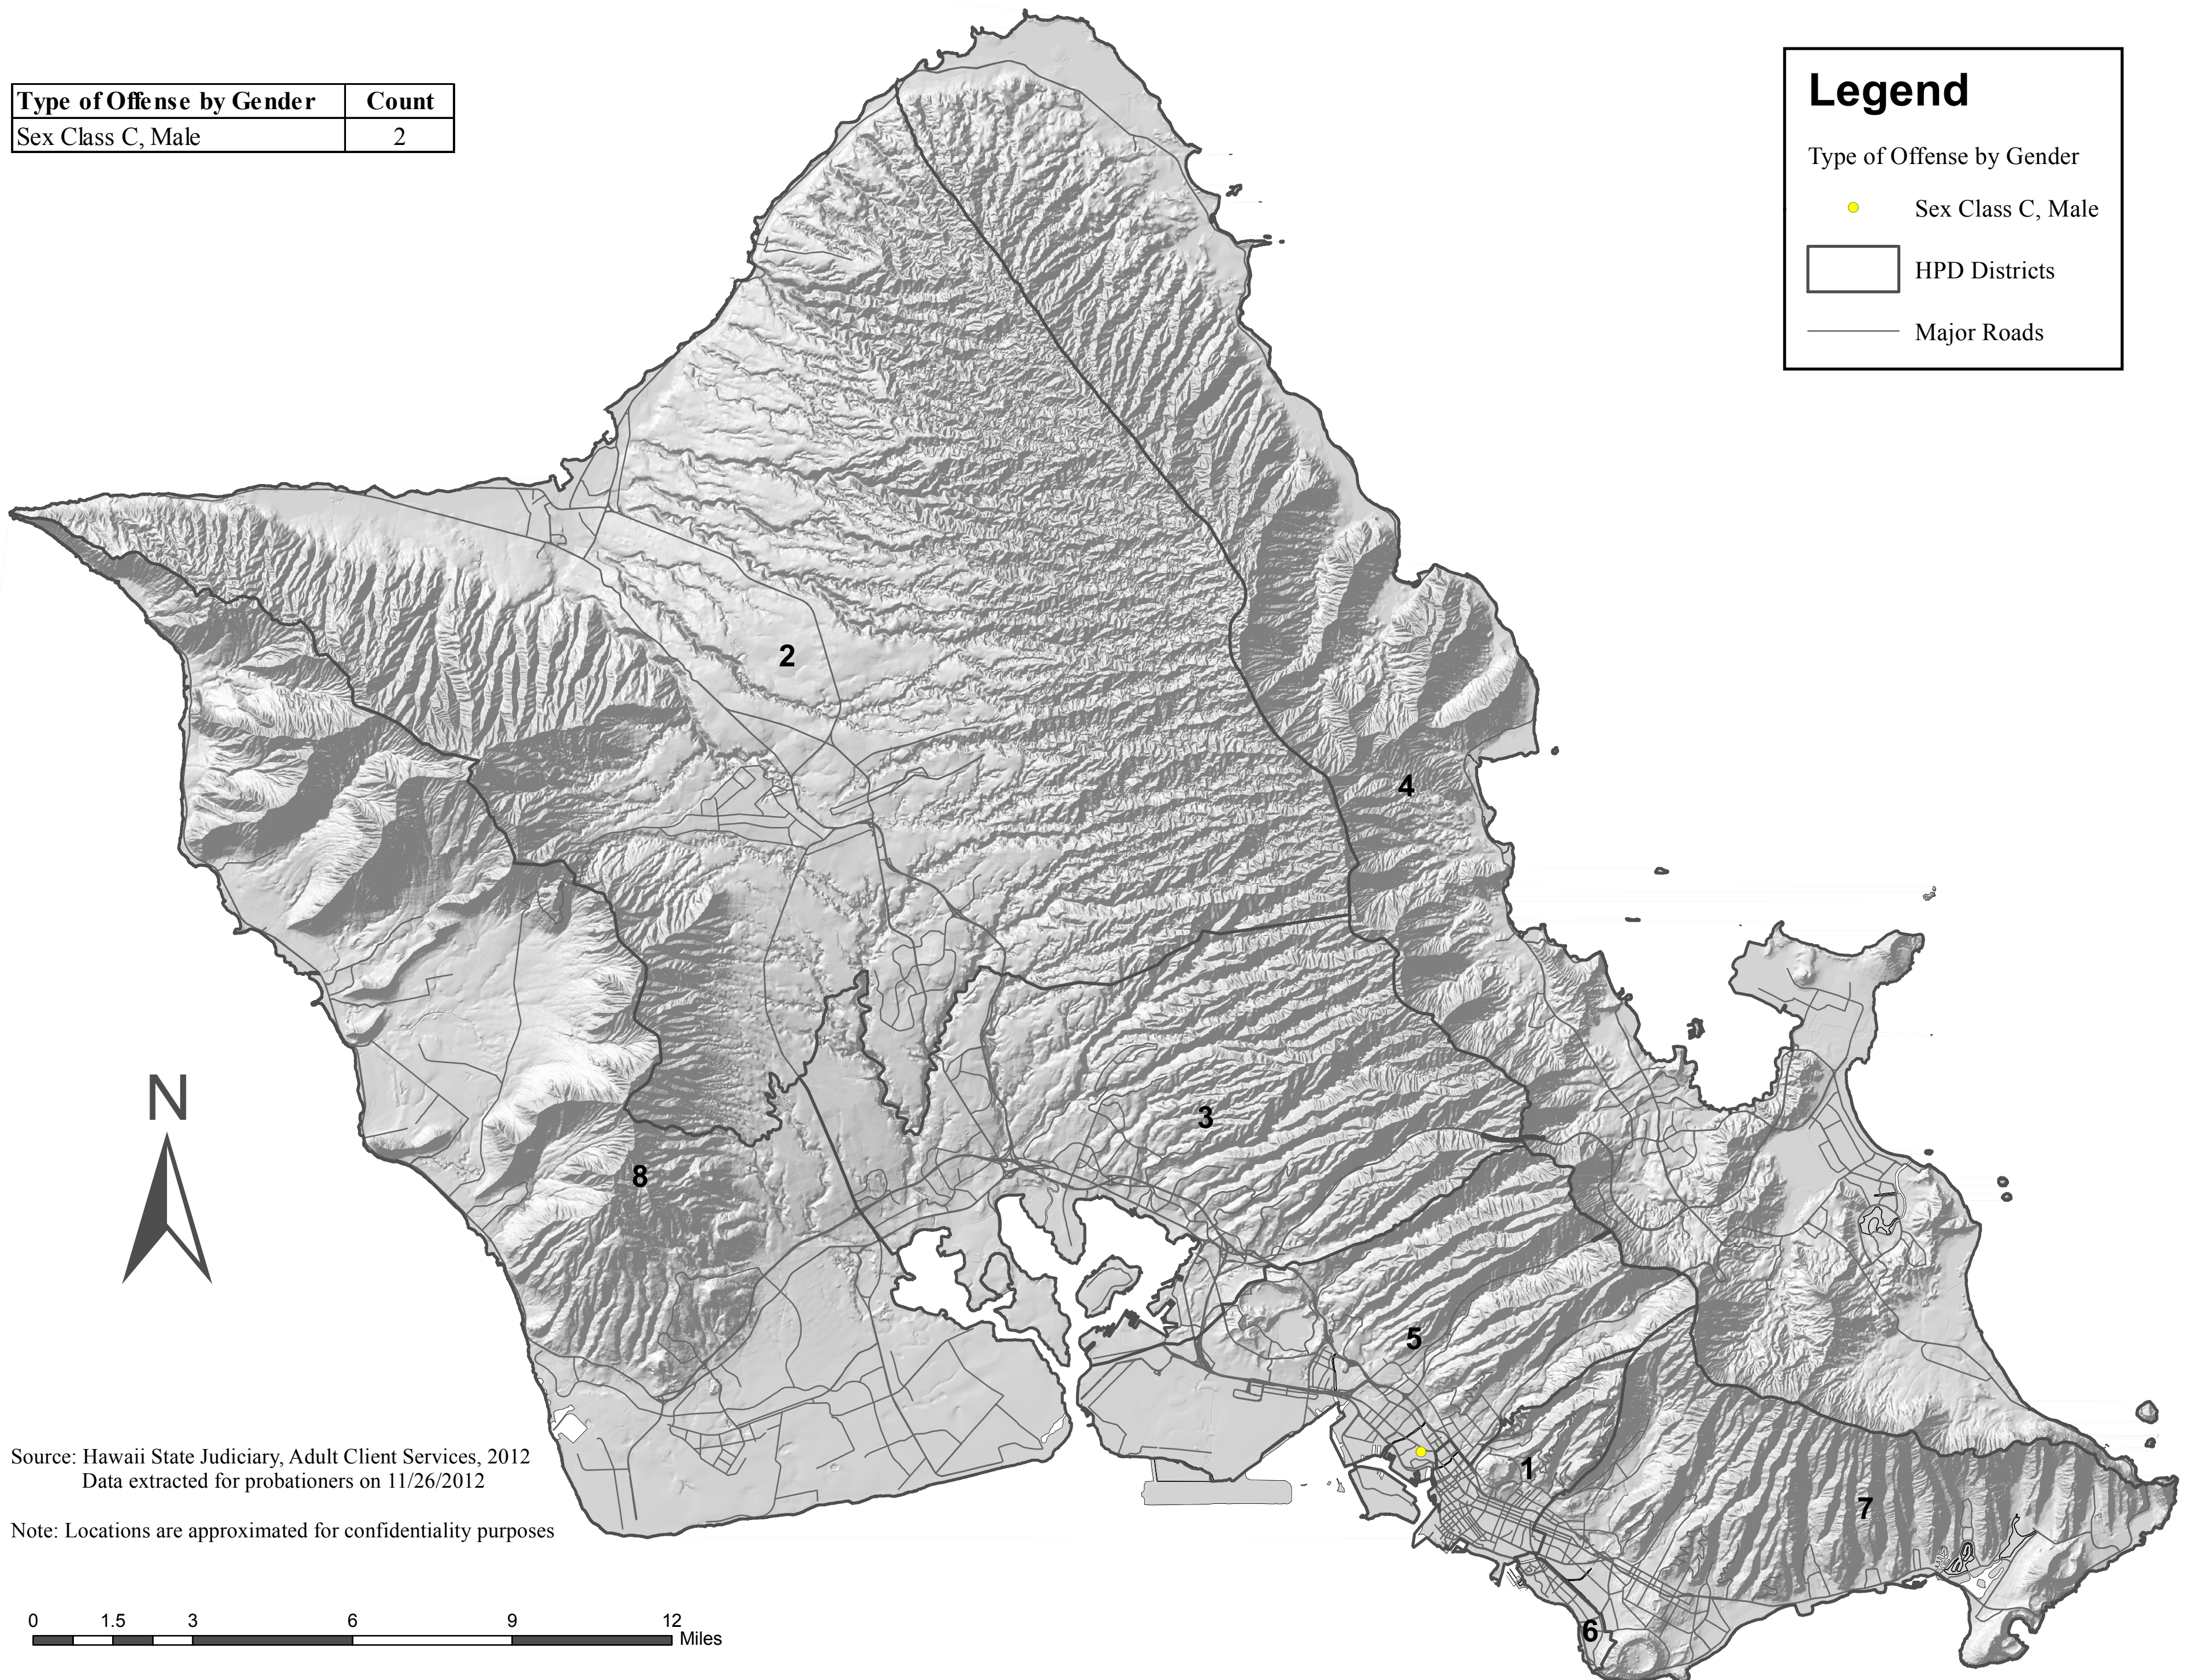

# Distribution of Probationers by Type of Offense: Sex Class C

Type of Offense by Gender	Count
Sex Class C, Male	2

**Legend**

Type of Offense by Gender

- Sex Class C, Male

HPD Districts

Major Roads

Source: Hawaii State Judiciary, Adult Client Services, 2012  
 Data extracted for probationers on 11/26/2012

Note: Locations are approximated for confidentiality purposes