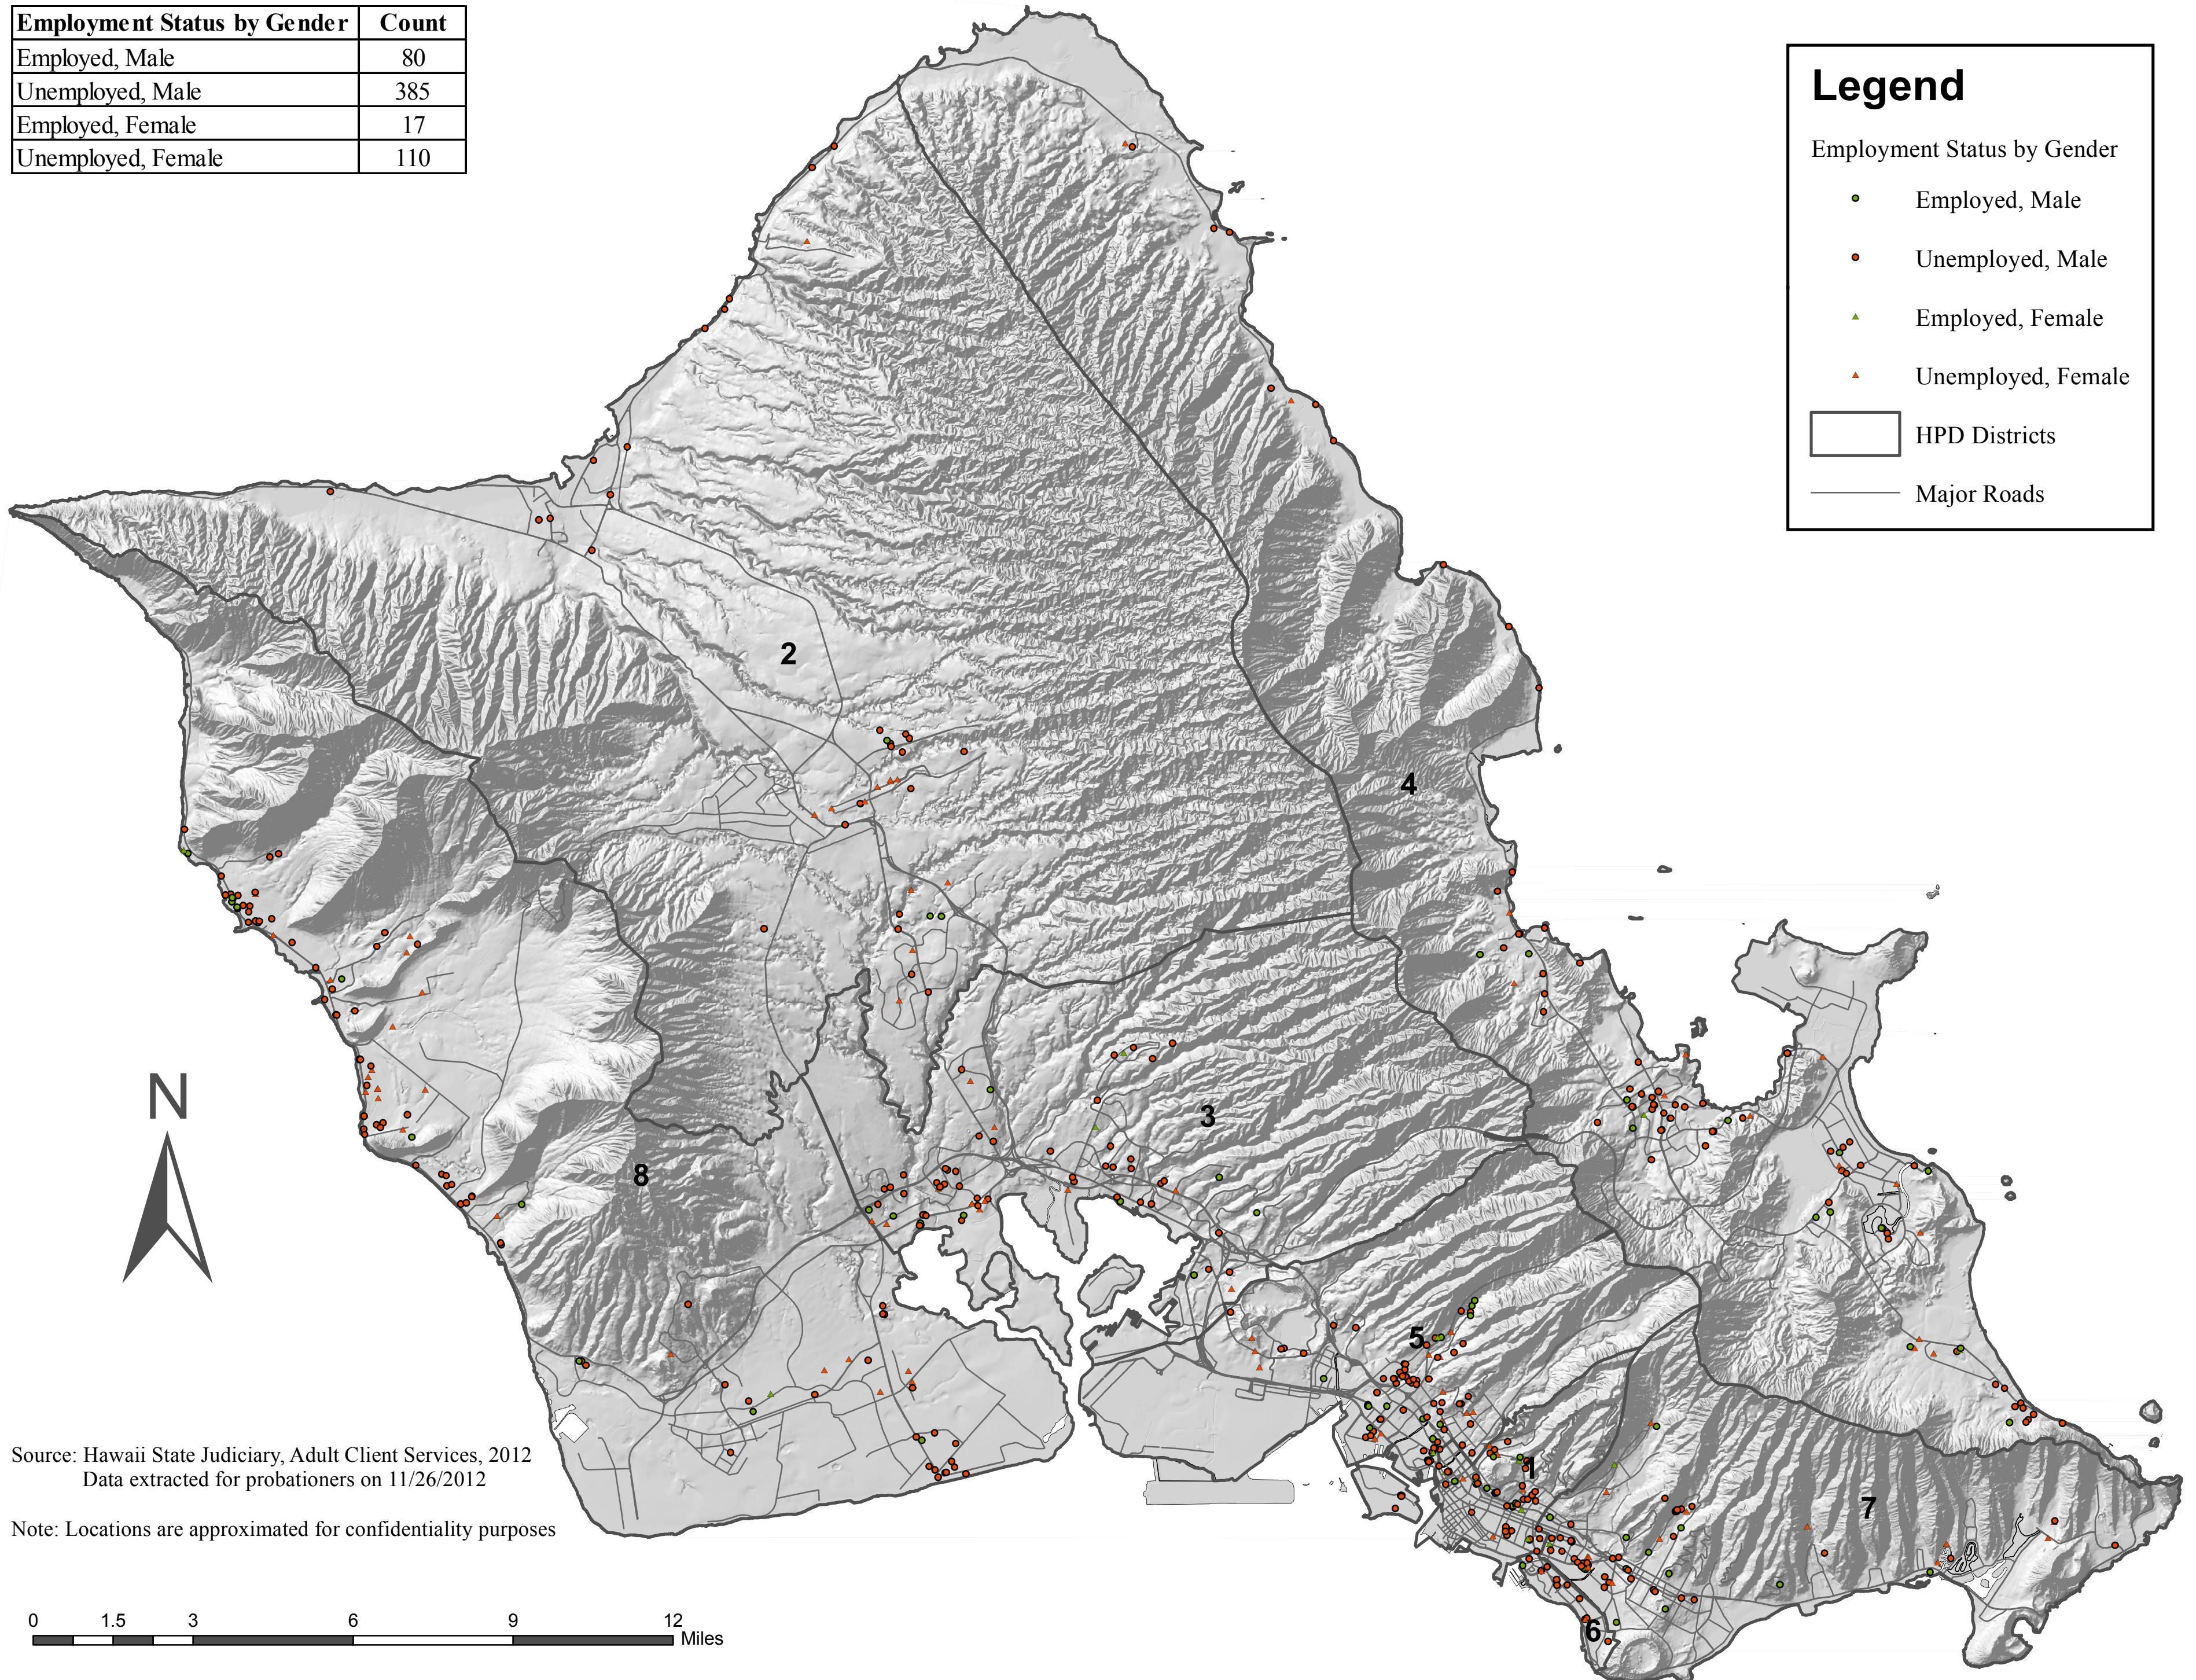

Distribution of Probationers by Employment Status

Employment Status by Gender	Count
Employed, Male	80
Unemployed, Male	385
Employed, Female	17
Unemployed, Female	110

Legend

Employment Status by Gender

- Employed, Male
- Unemployed, Male
- ▲ Employed, Female
- ▲ Unemployed, Female

HPD Districts
 Major Roads

Source: Hawaii State Judiciary, Adult Client Services, 2012
 Data extracted for probationers on 11/26/2012

Note: Locations are approximated for confidentiality purposes