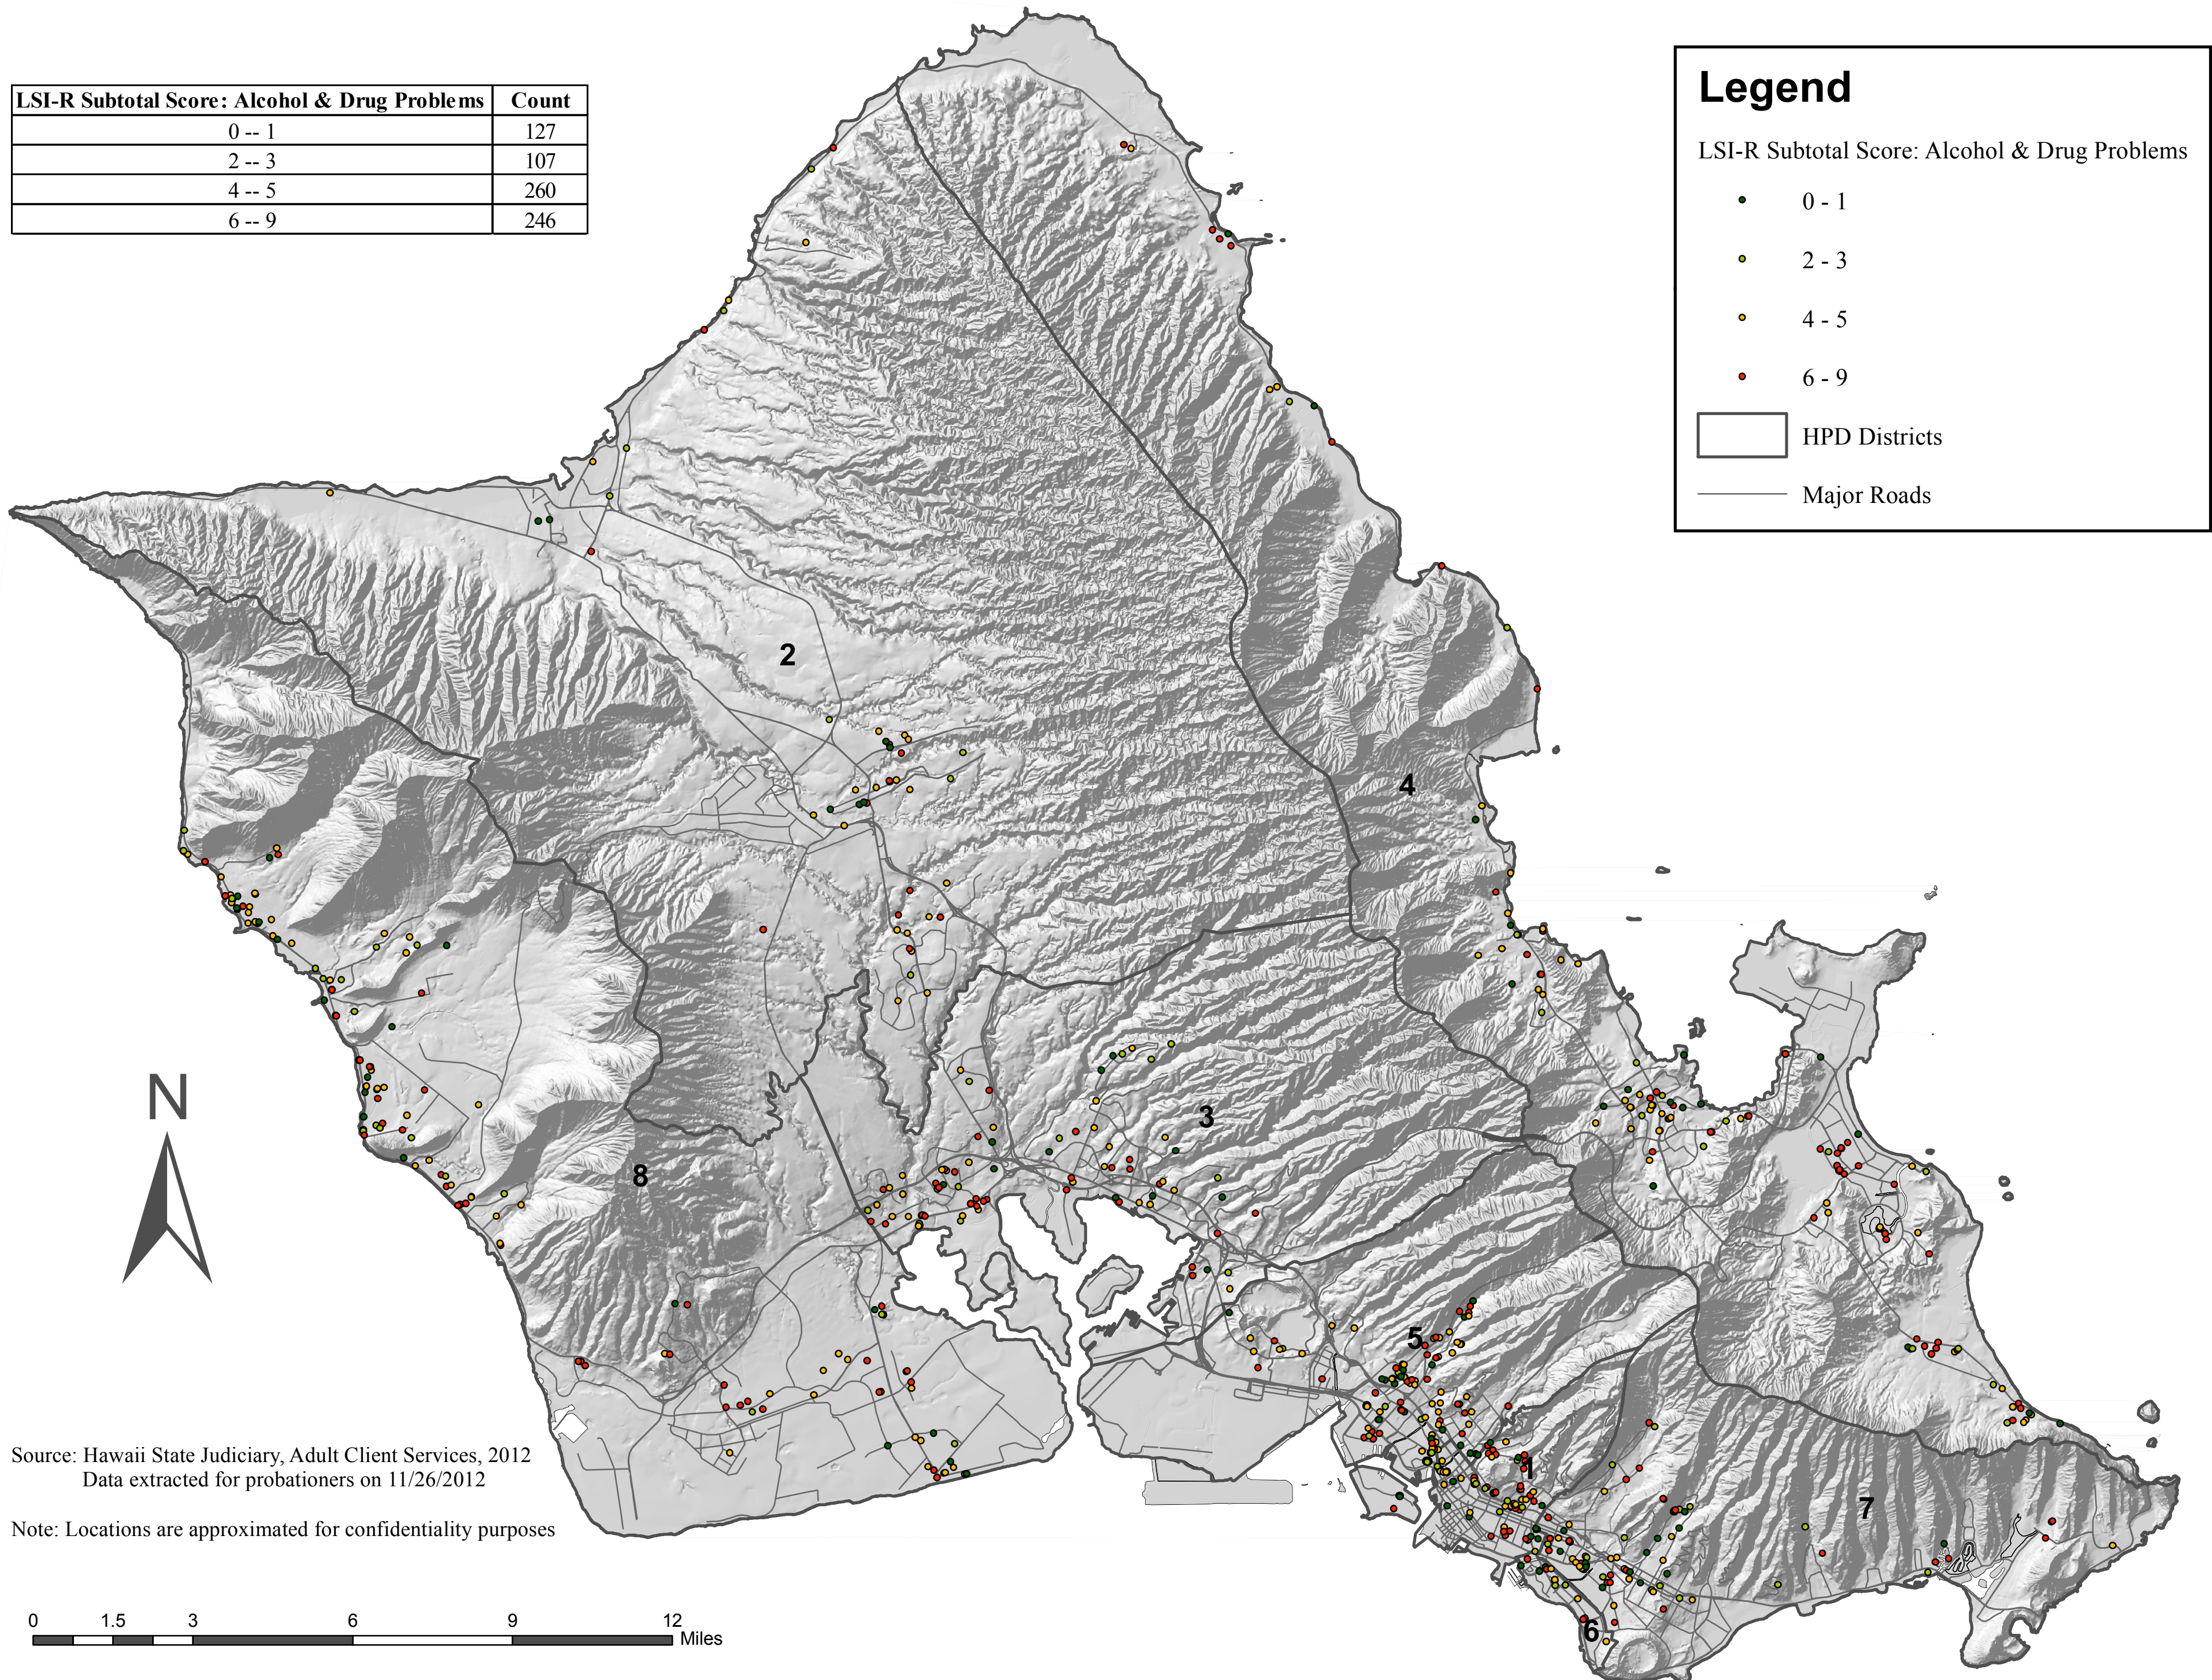

# Distribution of Probationers by LSI-R Subtotal Score: Alcohol & Drug Problems

LSI-R Subtotal Score: Alcohol & Drug Problems	Count
0 -- 1	127
2 -- 3	107
4 -- 5	260
6 -- 9	246

**Legend**

LSI-R Subtotal Score: Alcohol & Drug Problems

- 0 - 1
- 2 - 3
- 4 - 5
- 6 - 9

HPD Districts  
 Major Roads

Source: Hawaii State Judiciary, Adult Client Services, 2012  
 Data extracted for probationers on 11/26/2012

Note: Locations are approximated for confidentiality purposes