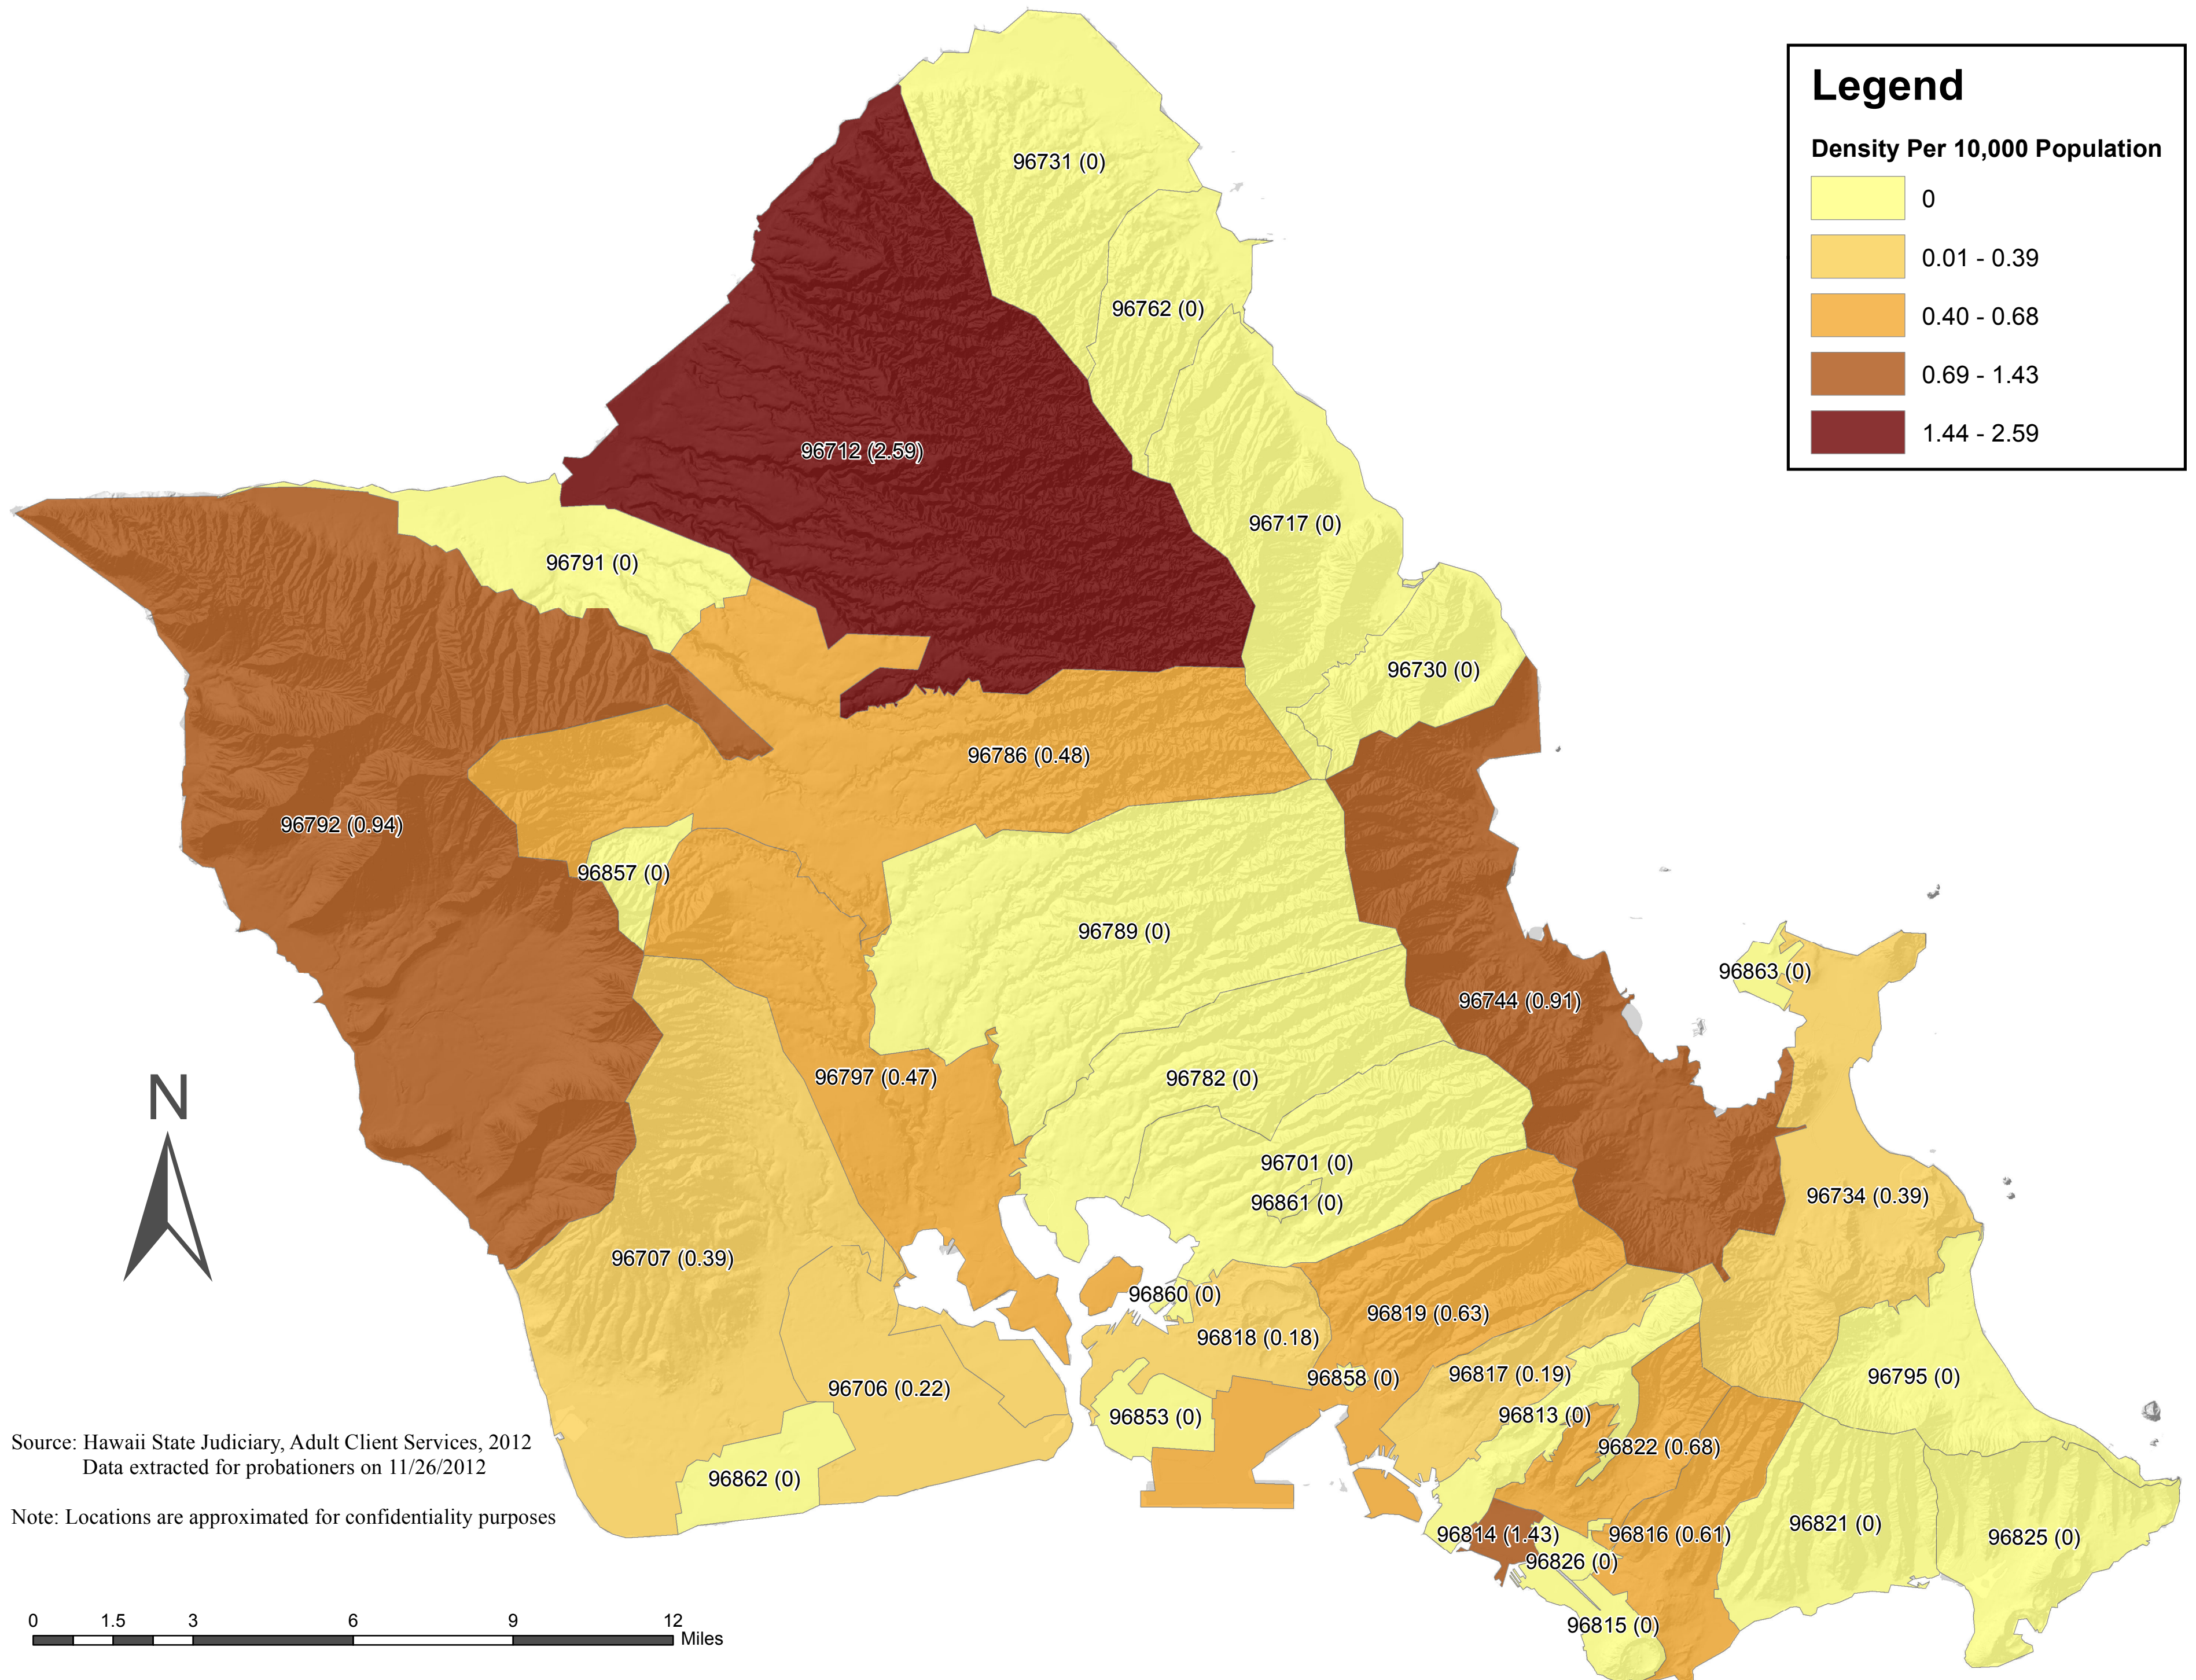

Density of Probationers (Per 10,000 Population) by ZIP Codes: Violent Class B

Source: Hawaii State Judiciary, Adult Client Services, 2012
Data extracted for probationers on 11/26/2012

Note: Locations are approximated for confidentiality purposes