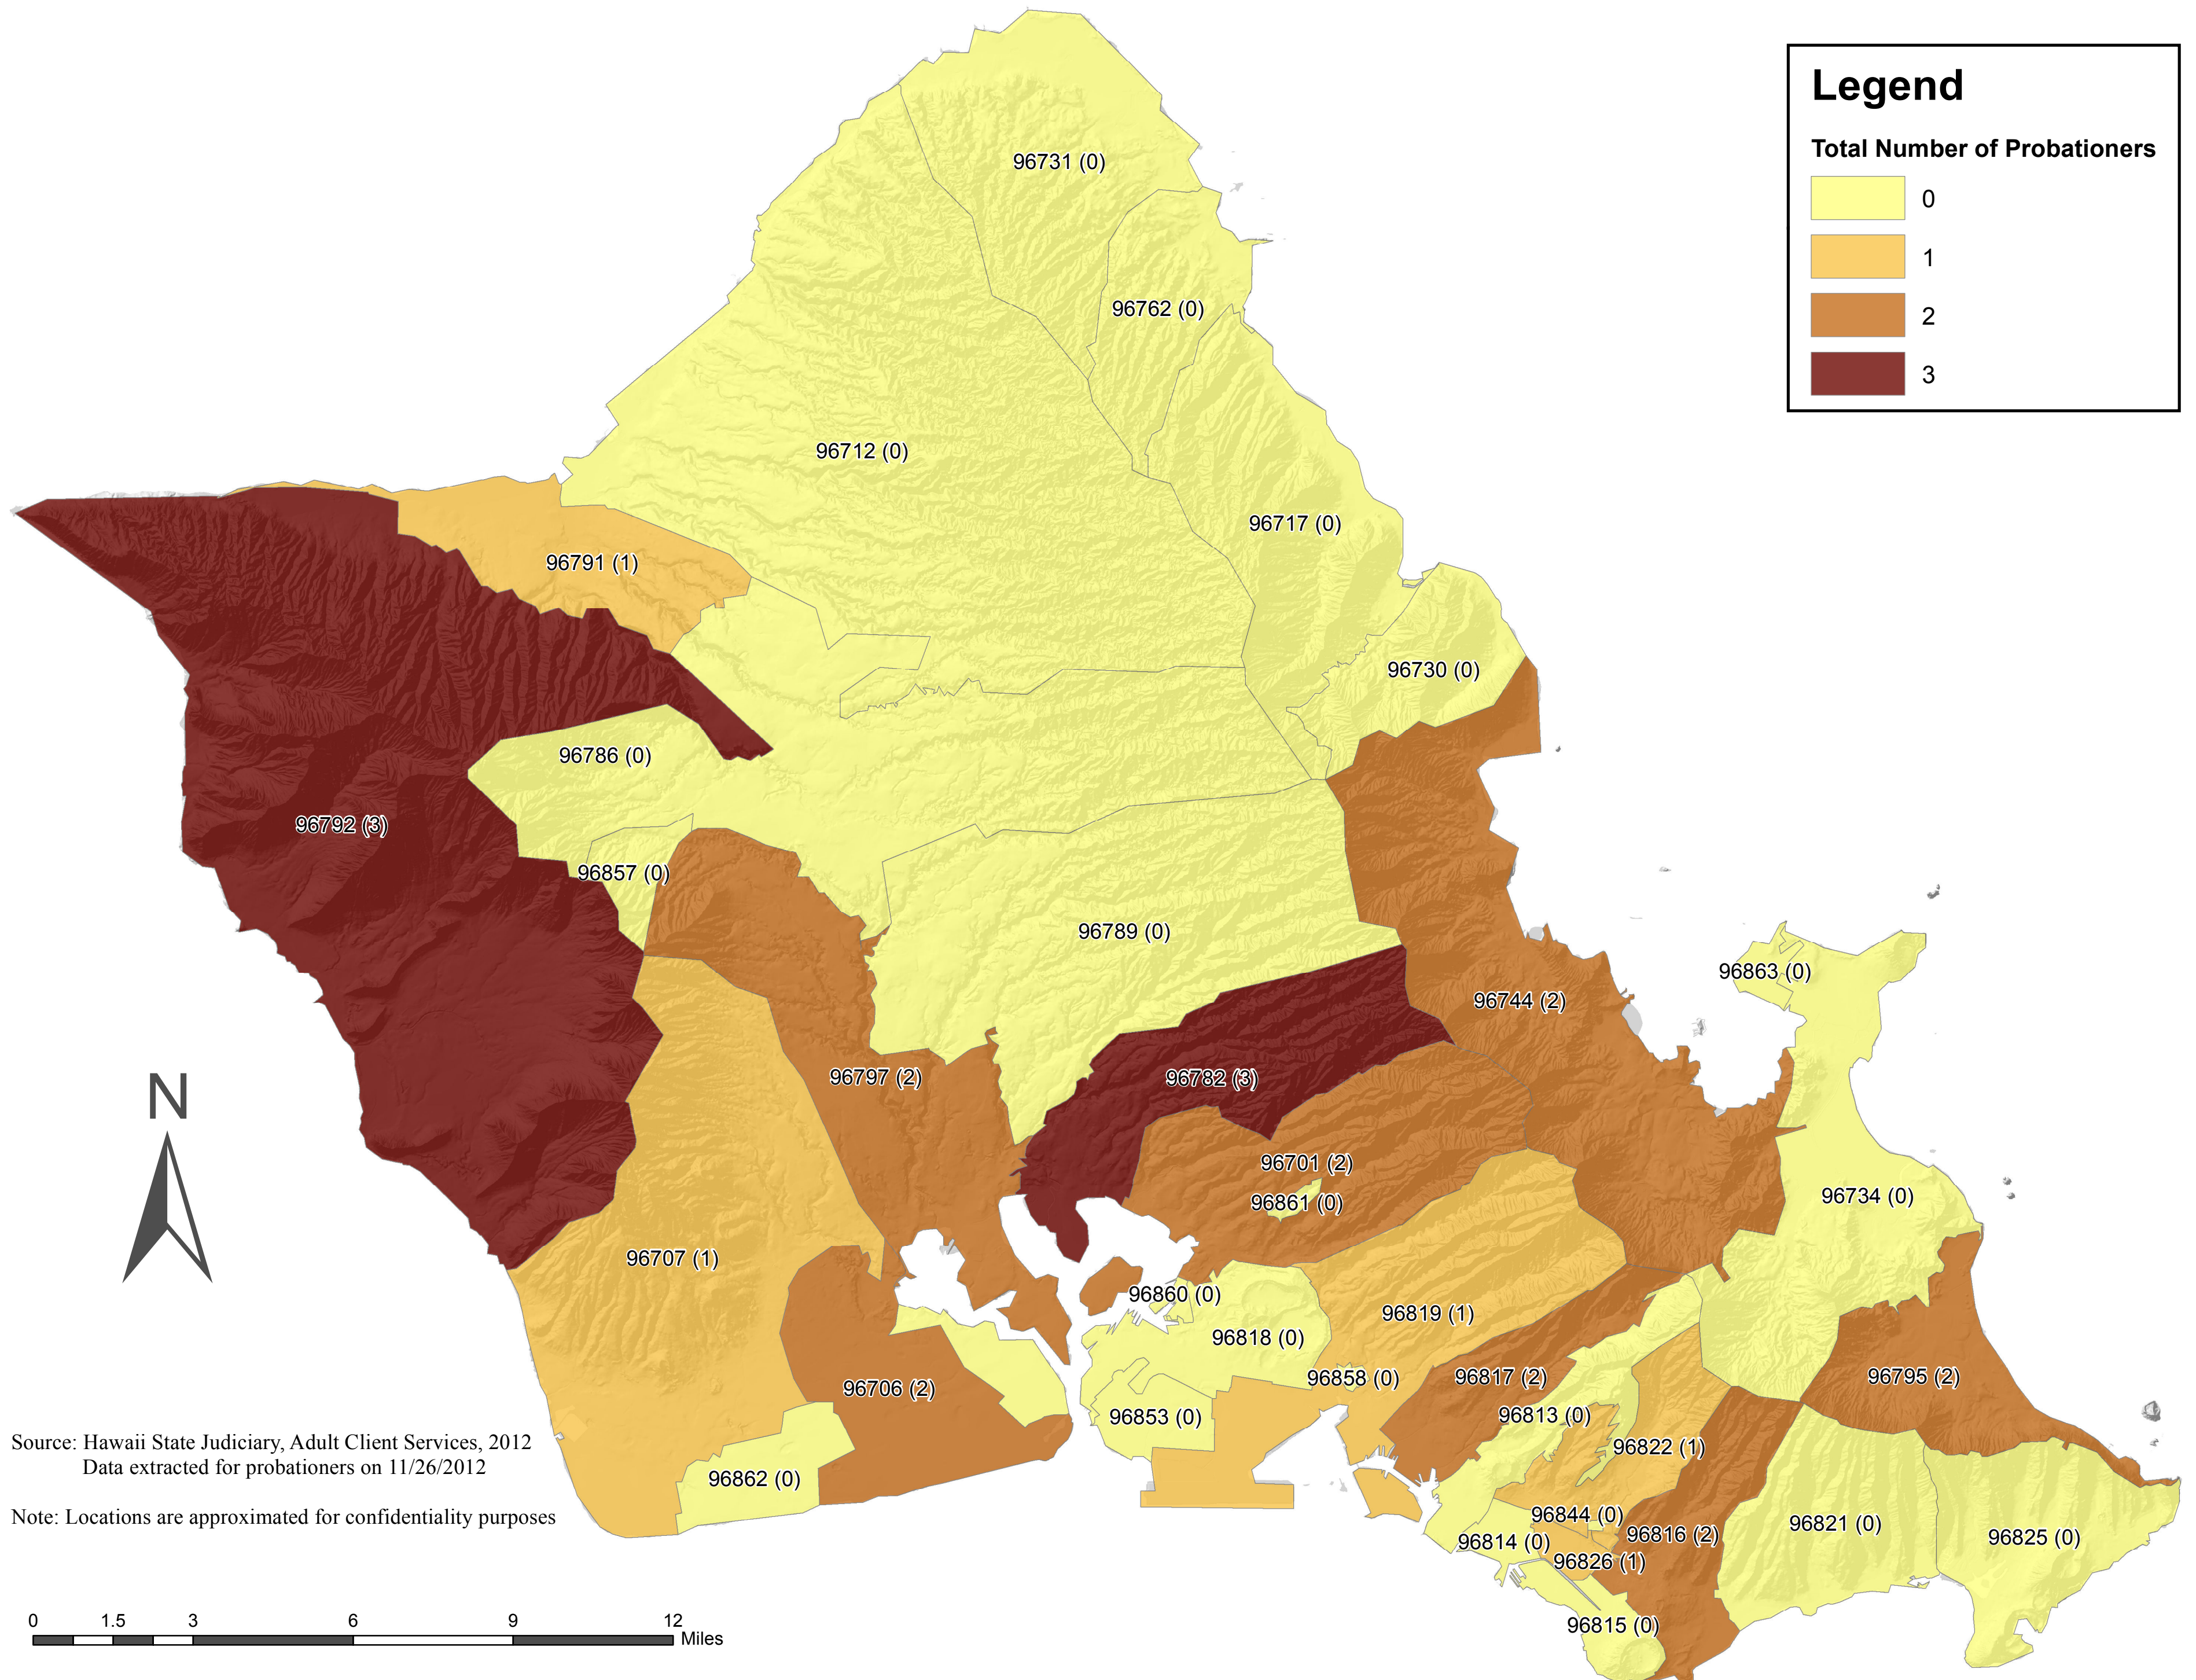

Total Number of Probationers by ZIP Codes: Other Misdemeanor

Source: Hawaii State Judiciary, Adult Client Services, 2012
Data extracted for probationers on 11/26/2012

Note: Locations are approximated for confidentiality purposes

0 1.5 3 6 9 12 Miles