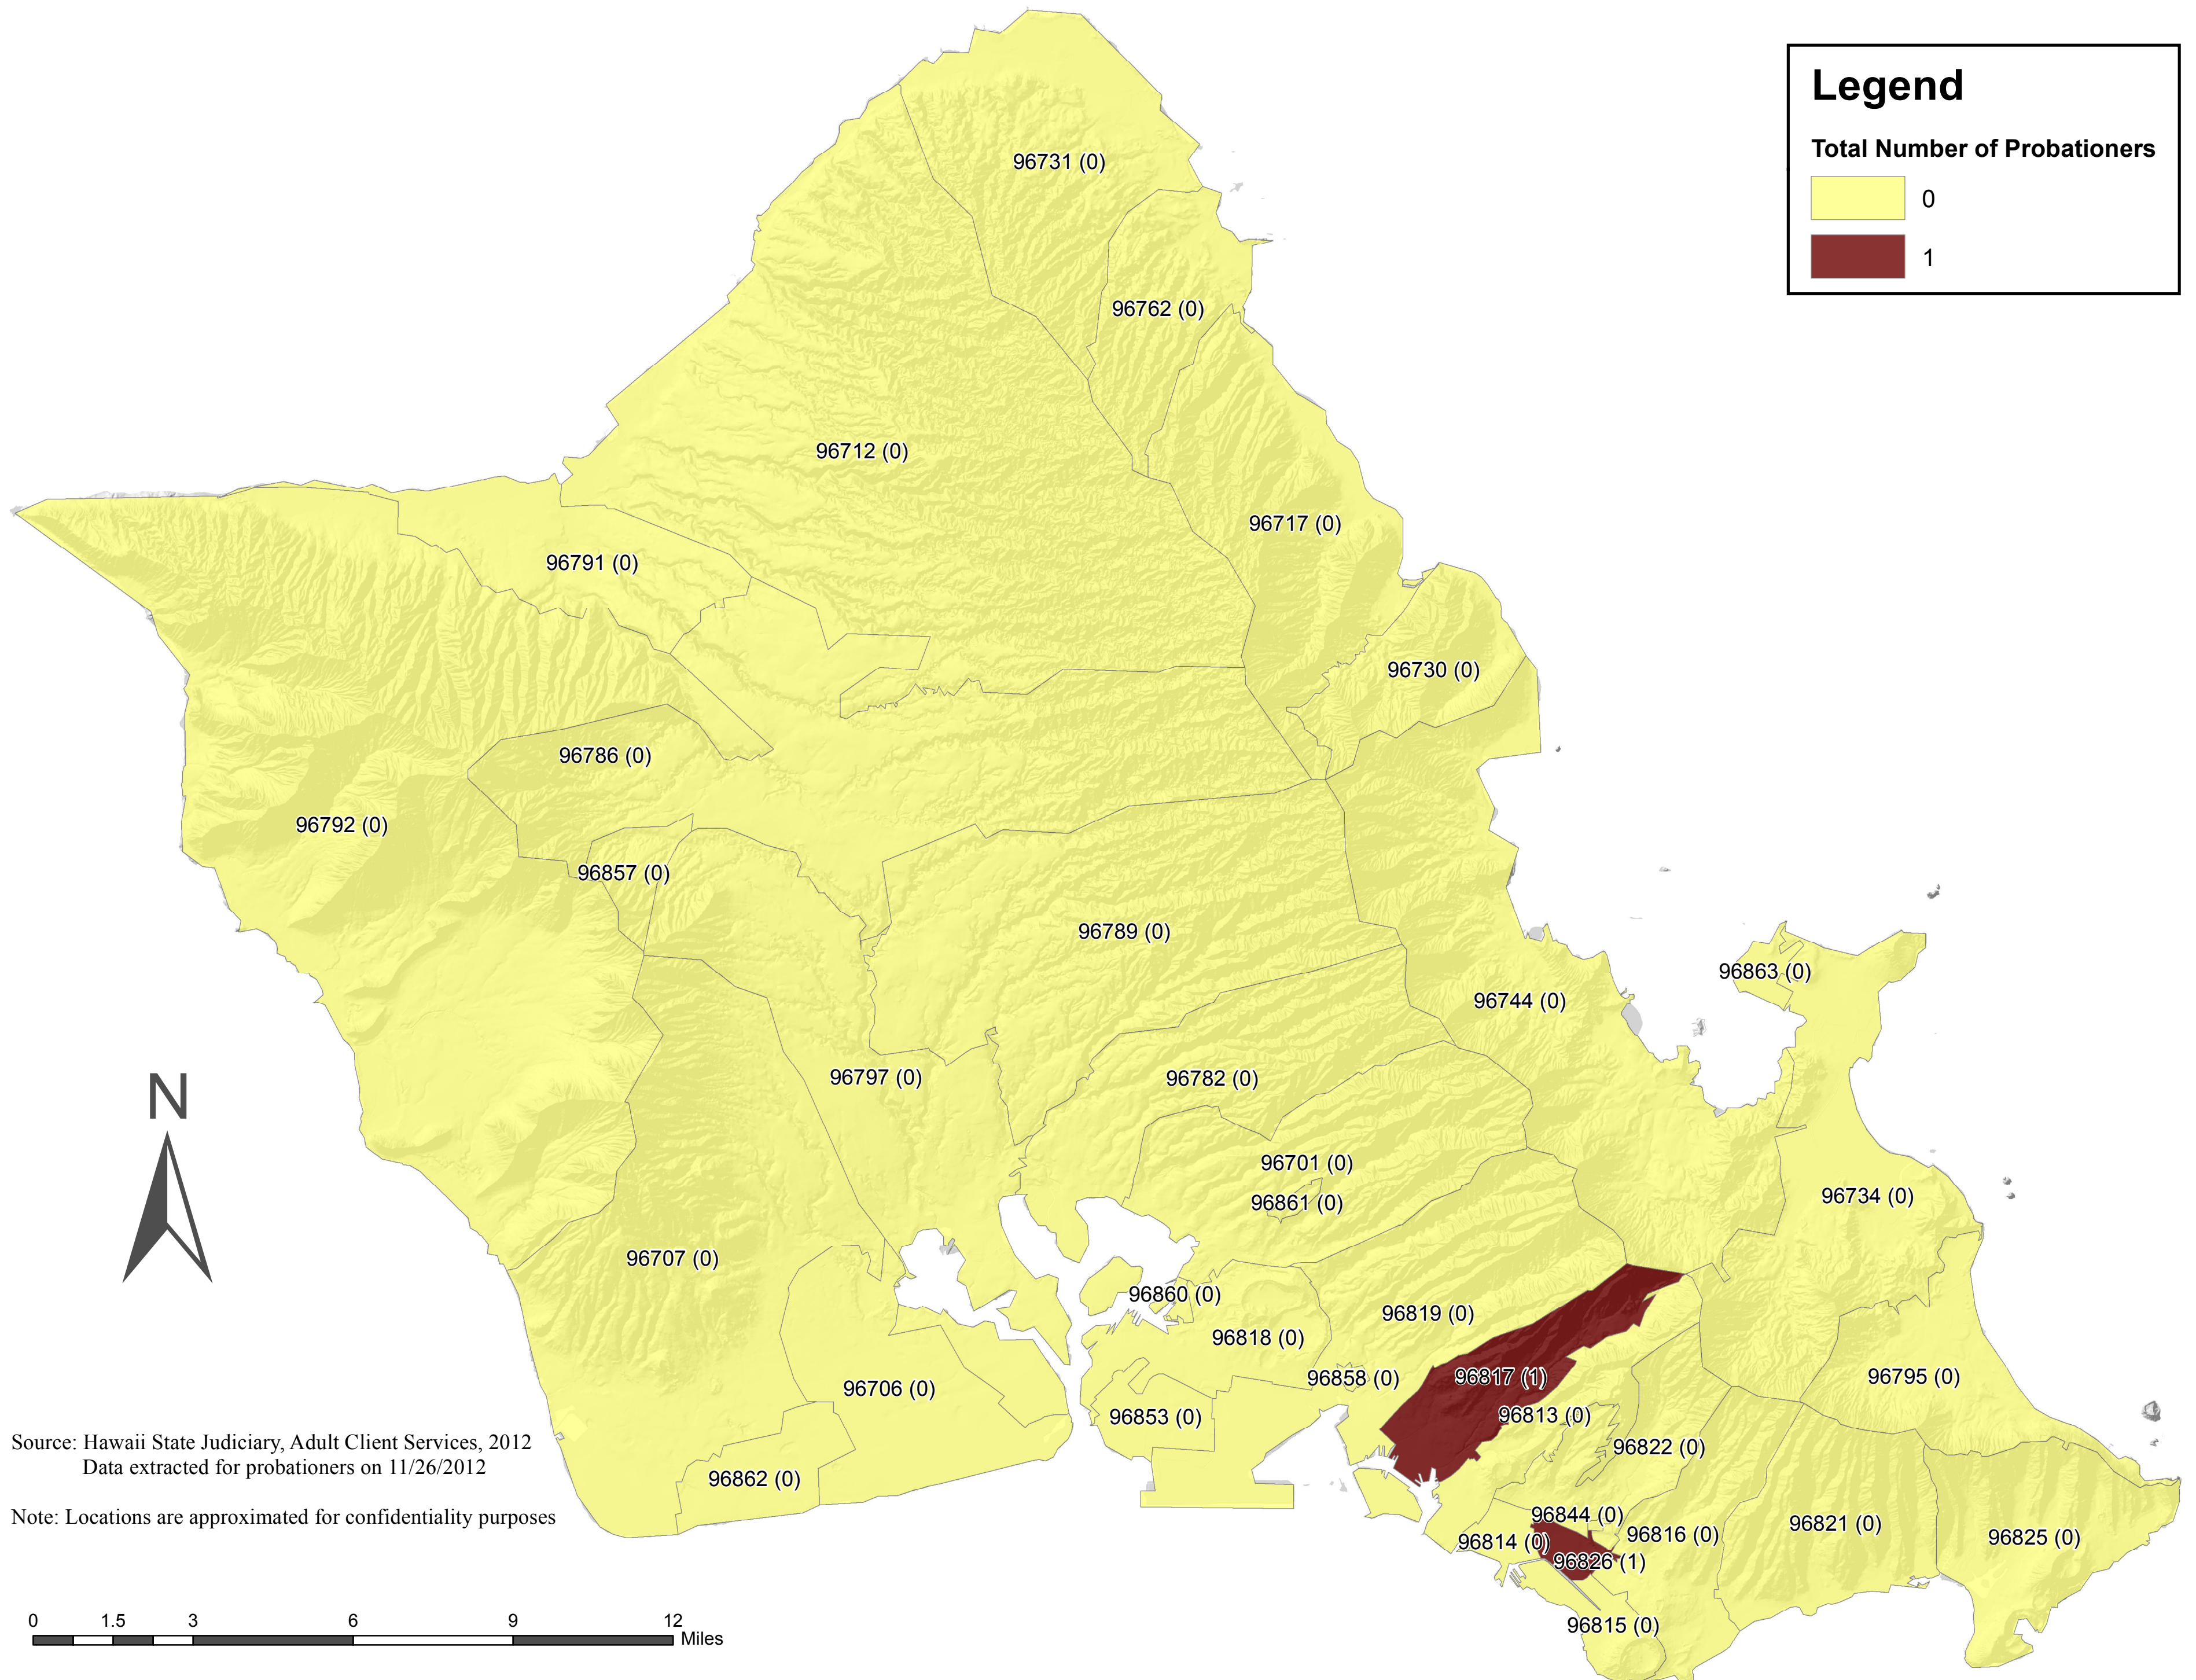

Total Number of Probationers by ZIP Codes: Sex Class A

Source: Hawaii State Judiciary, Adult Client Services, 2012
Data extracted for probationers on 11/26/2012

Note: Locations are approximated for confidentiality purposes

0 1.5 3 6 9 12 Miles