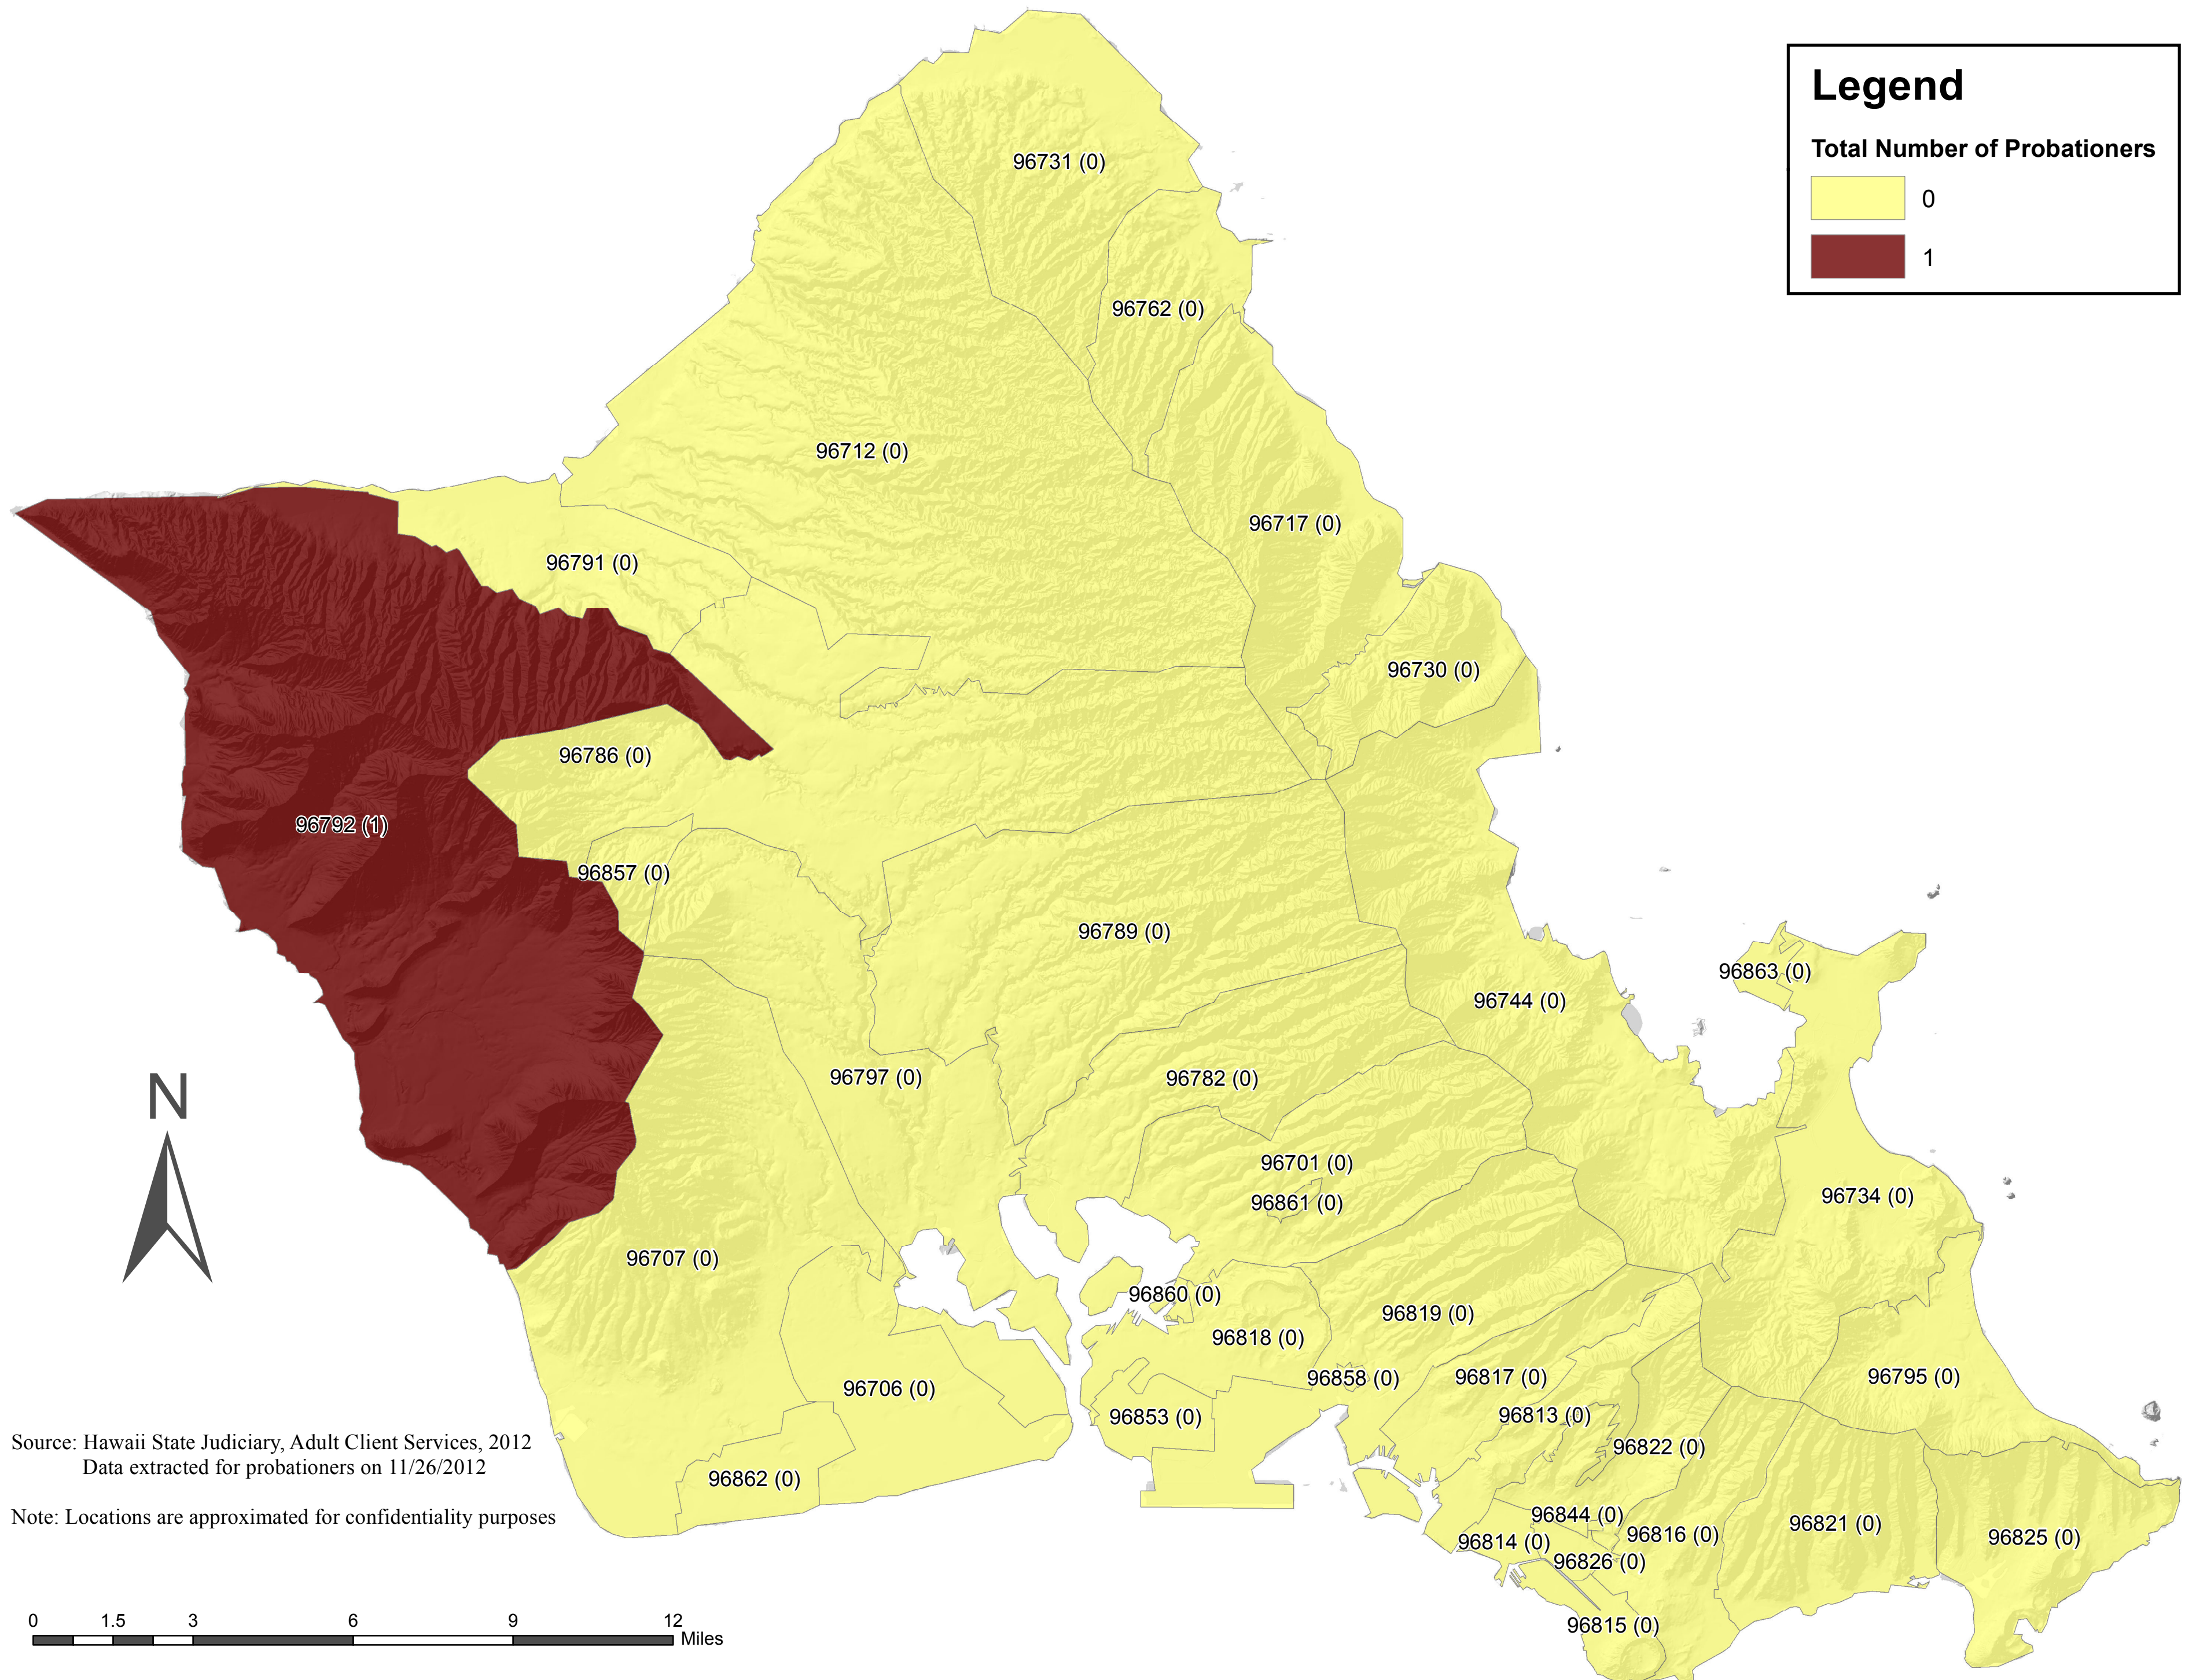

Total Number of Probationers by ZIP Codes: Sex Class B

Source: Hawaii State Judiciary, Adult Client Services, 2012
Data extracted for probationers on 11/26/2012

Note: Locations are approximated for confidentiality purposes