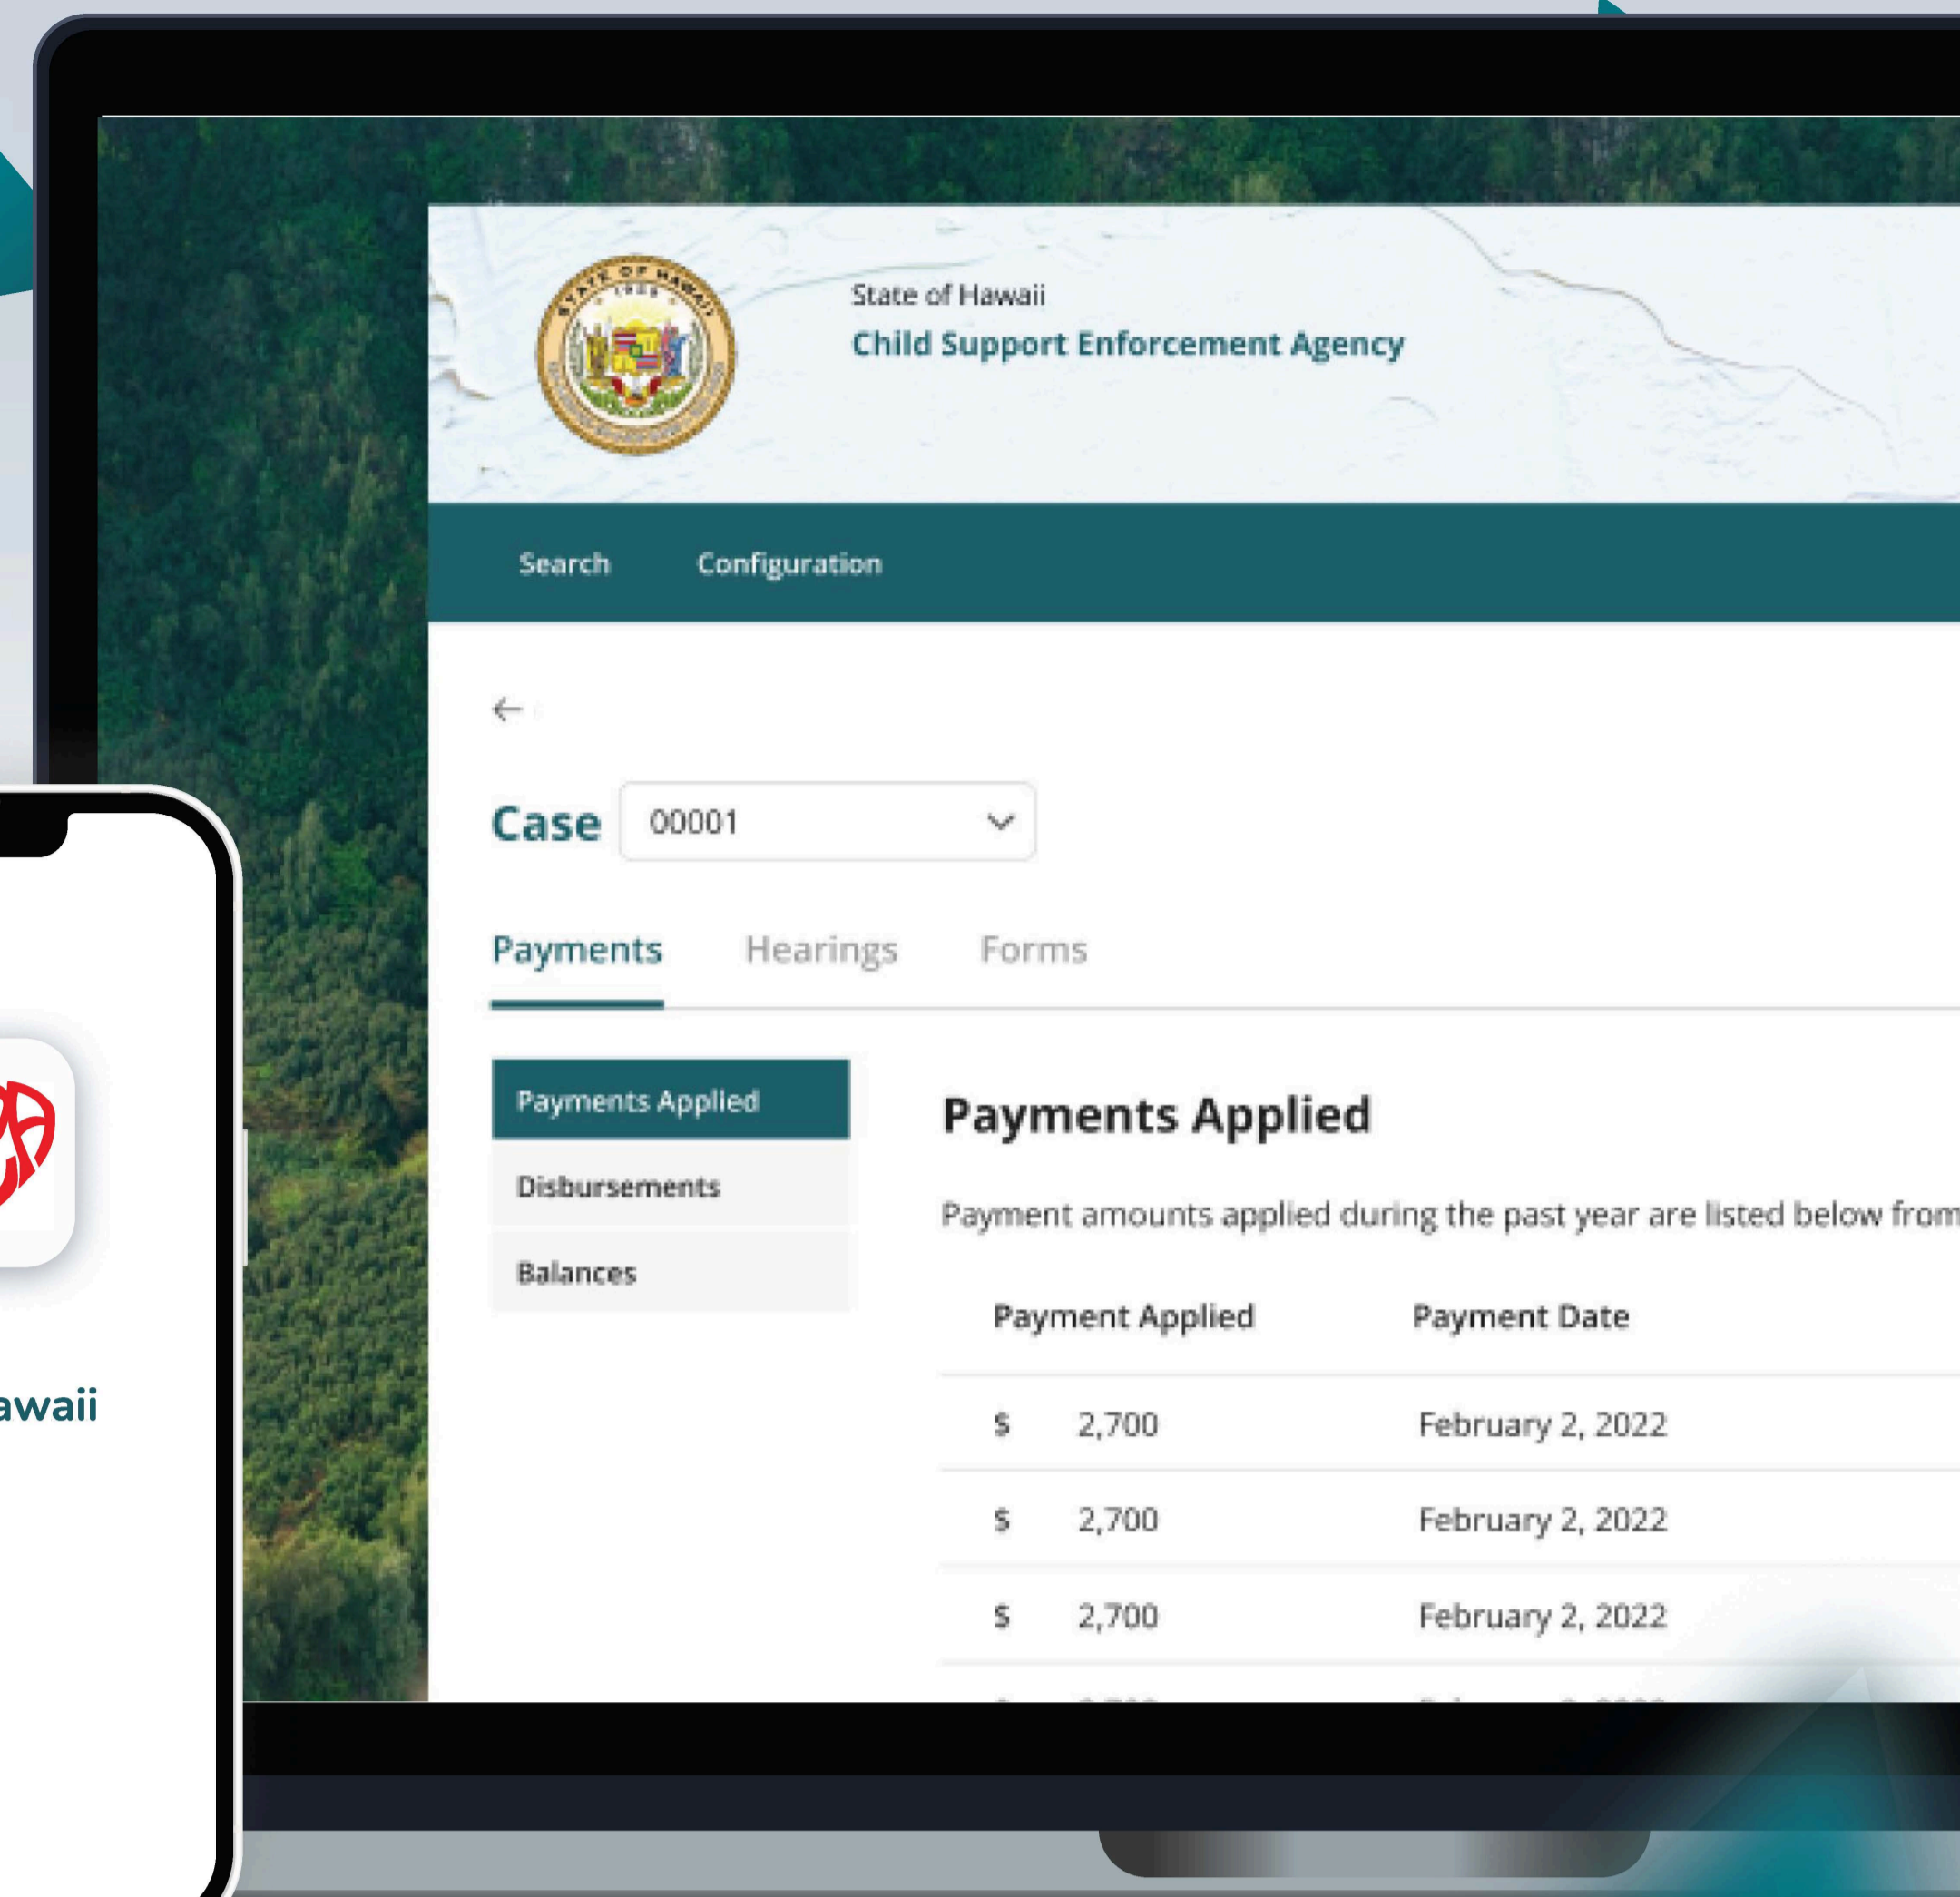

The New CSEA Hawaii Mobile App!

- On the app, you will be able to:

Make payments through the App!

View Hearing Information

View Payment Statuses & Balances

View Past Statements

- Make Secure Payments:**
Easily initiate child support payments through a secure link to TouchPay within the app
- Fill out request forms online**
Removes the barrier of requesting documents to be mailed to you!
- Reminders and Notifications from the app for upcoming & late payments**
- Biometric Log-In!**